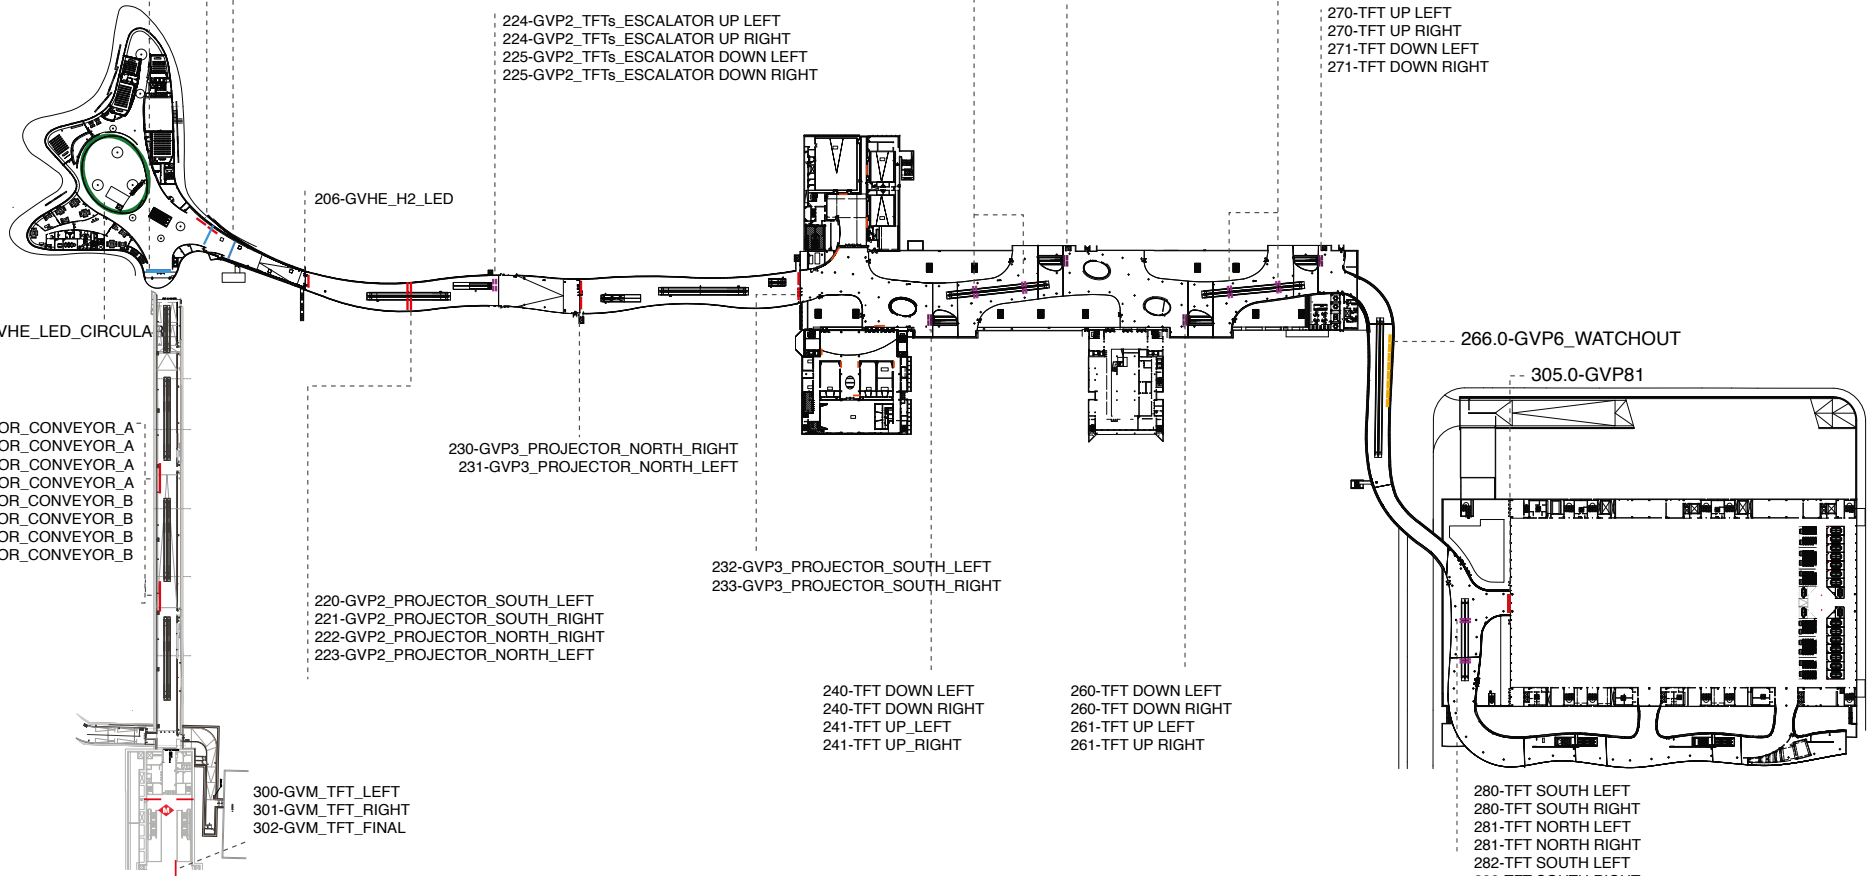

8 screens in total (2 groups of 4)

262-TFT SOUTH LEFT
262-TFT SOUTH RIGHT
263-TFT NORTH LEFT
263-TFT NORTH RIGHT
264-TFT SOUTH LEFT
264-TFT SOUTH RIGHT
265-TFT NORTH LEFT
265-TFT NORTH RIGHT

224-GVP2_TFTs_ESCALATOR UP LEFT
224-GVP2_TFTs_ESCALATOR UP RIGHT
225-GVP2_TFTs_ESCALATOR DOWN LEFT
225-GVP2_TFTs_ESCALATOR DOWN RIGHT

270-TFT UP LEFT
270-TFT UP RIGHT
271-TFT DOWN LEFT
271-TFT DOWN RIGHT

206-GVHE_H2_LED

200-GVHE_LED_CIRCULA

290 GVTM_PROJECTOR_CONVEYOR_A
291 GVTM_PROJECTOR_CONVEYOR_A
292 GVTM_PROJECTOR_CONVEYOR_A
293 GVTM_PROJECTOR_CONVEYOR_A
294 GVTM_PROJECTOR_CONVEYOR_B
295 GVTM_PROJECTOR_CONVEYOR_B
296 GVTM_PROJECTOR_CONVEYOR_B
297 GVTM_PROJECTOR_CONVEYOR_B

230-GVP3_PROJECTOR_NORTH_RIGHT
231-GVP3_PROJECTOR_NORTH_LEFT

220-GVP2_PROJECTOR_SOUTH_LEFT
221-GVP2_PROJECTOR_SOUTH_RIGHT
222-GVP2_PROJECTOR_NORTH_RIGHT
223-GVP2_PROJECTOR_NORTH_LEFT

232-GVP3_PROJECTOR_SOUTH_LEFT
233-GVP3_PROJECTOR_SOUTH_RIGHT

240-TFT DOWN LEFT
240-TFT DOWN RIGHT
241-TFT UP_LEFT
241-TFT UP_RIGHT

260-TFT DOWN LEFT
260-TFT DOWN RIGHT
261-TFT UP LEFT
261-TFT UP RIGHT

300-GVM_TFT_LEFT
301-GVM_TFT_RIGHT
302-GVM_TFT_FINAL

266.0-GVP6_WATCHOUT

305.0-GVP81

280-TFT SOUTH LEFT
280-TFT SOUTH RIGHT
281-TFT NORTH LEFT
281-TFT NORTH RIGHT
282-TFT SOUTH LEFT
282-TFT SOUTH RIGHT
283-TFT NORTH LEFT
283-TFT NORTH RIGHT