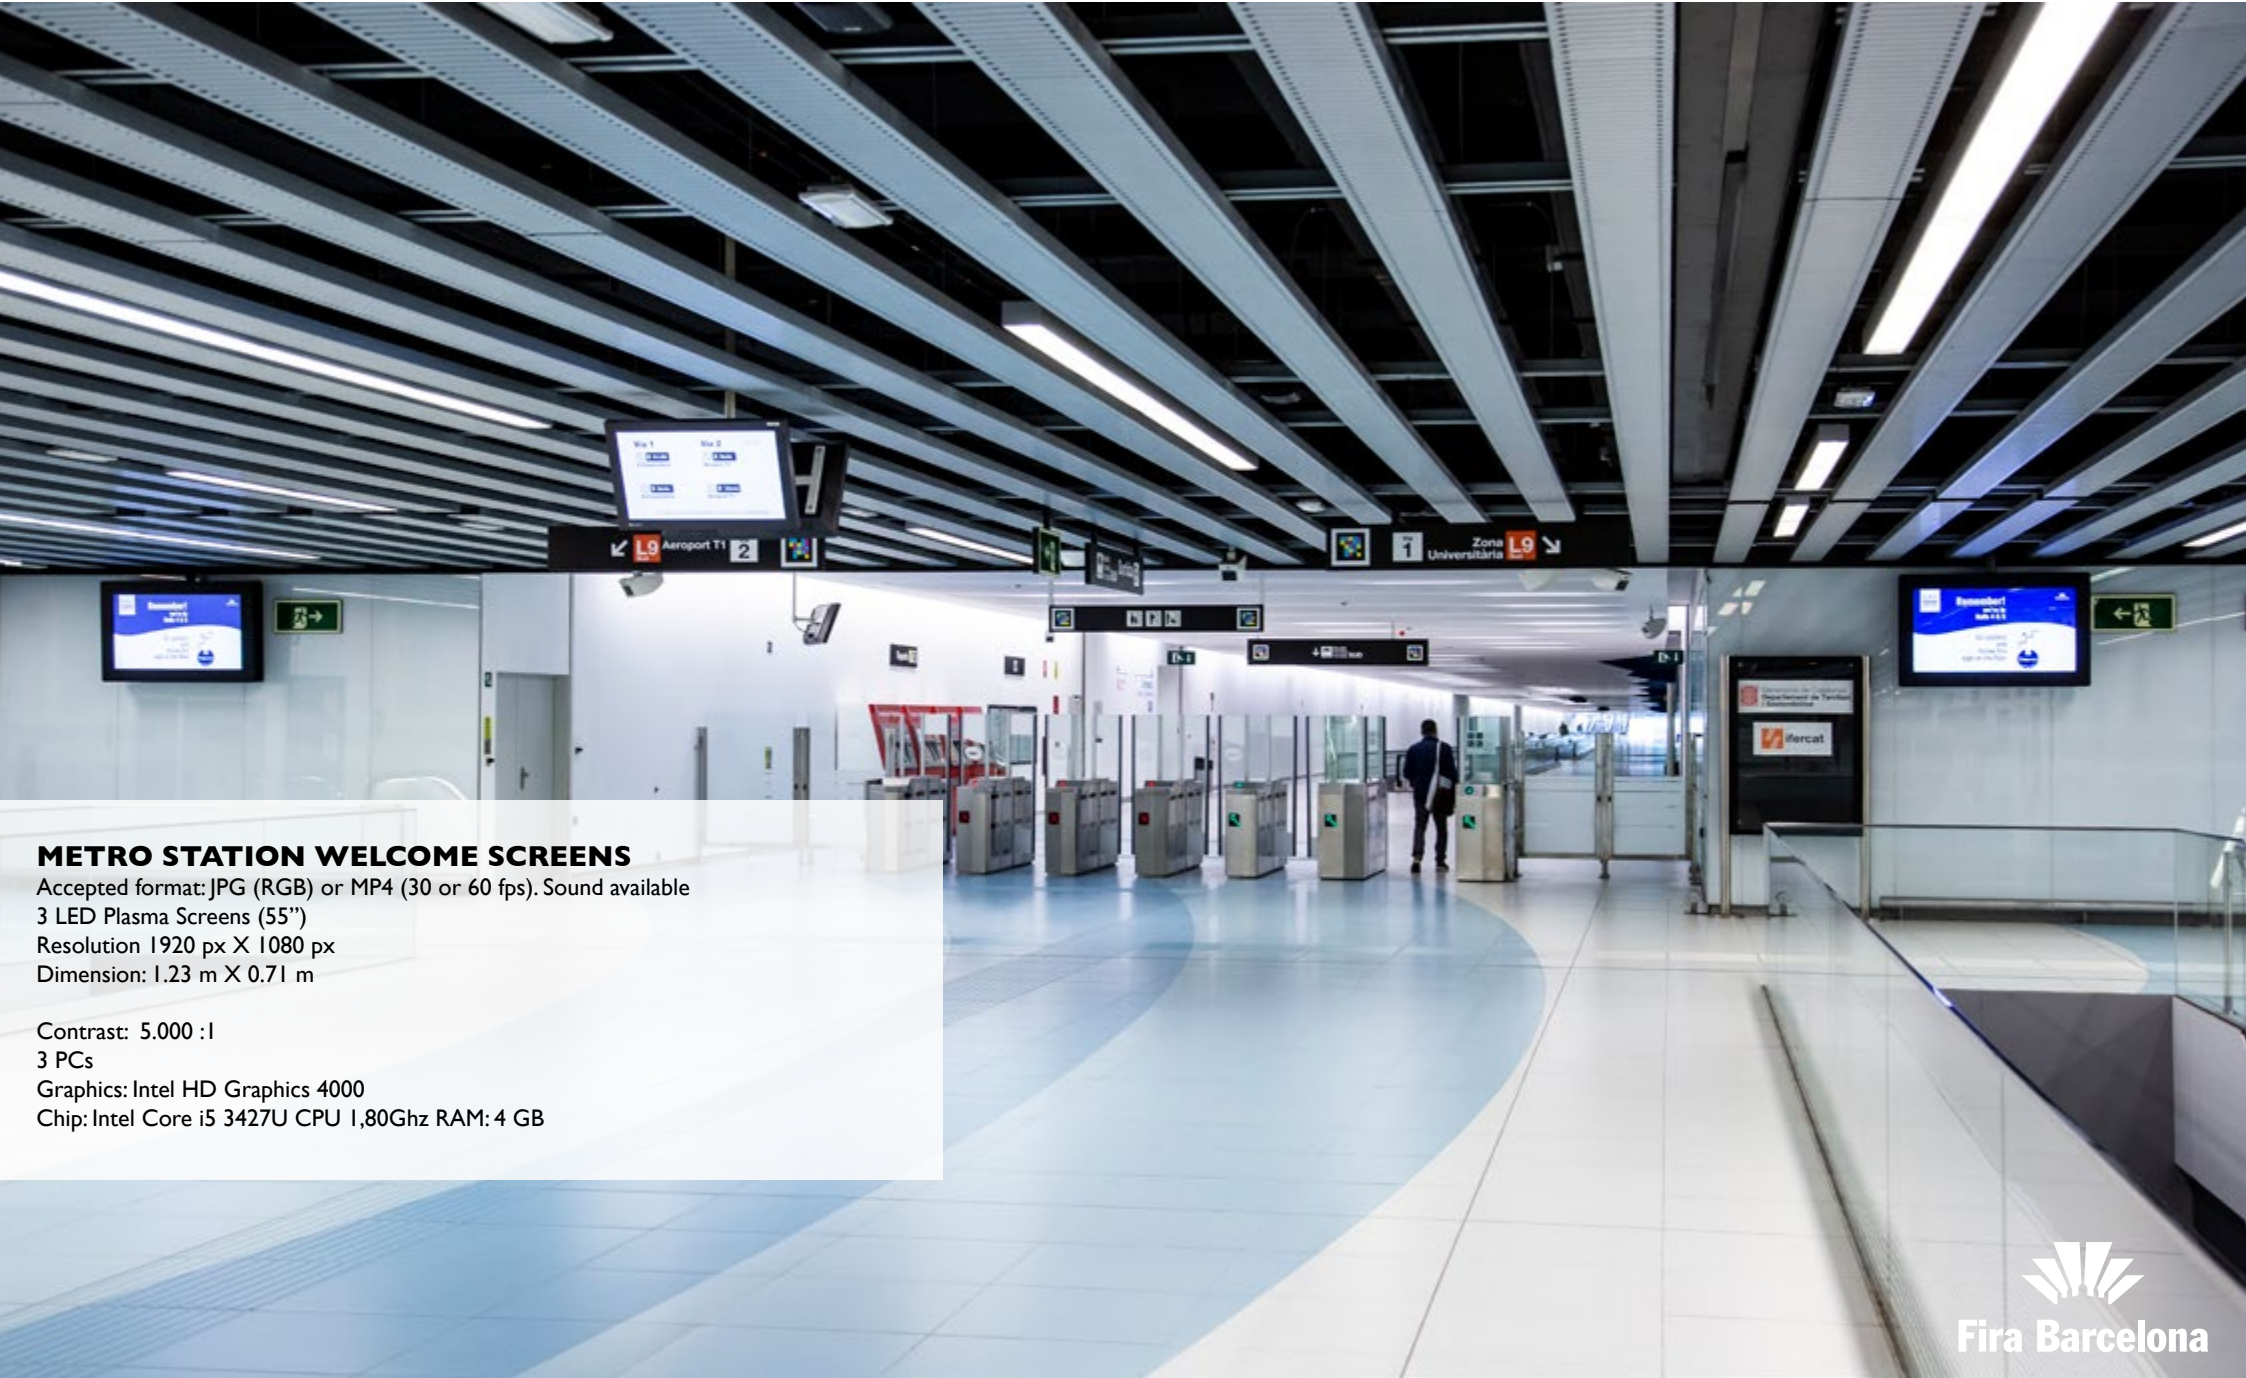

# METRO STATION WALL LED SCREENS