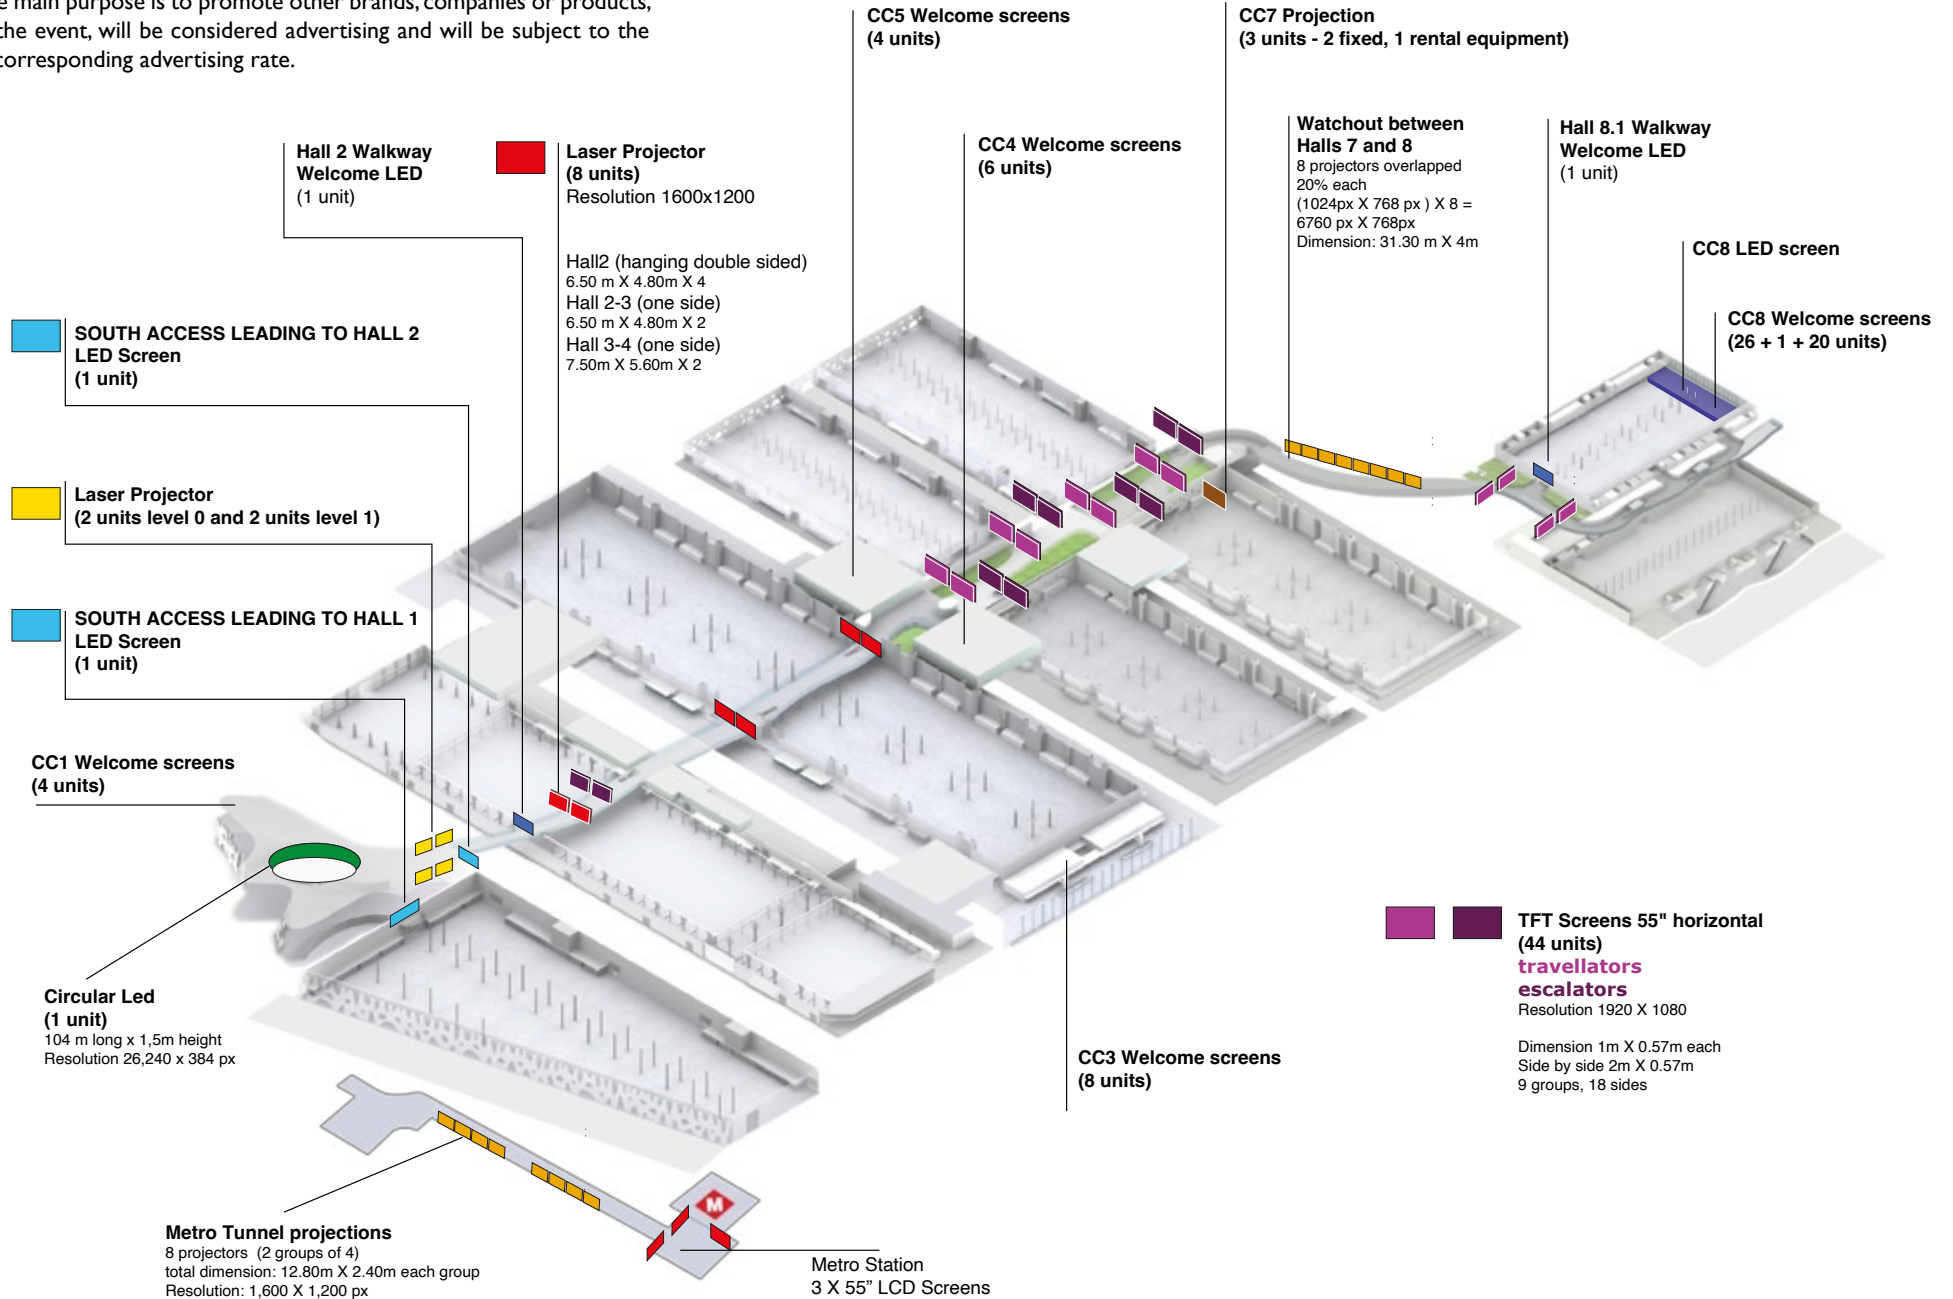

DIGITAL SIGNAGE LOCATIONS GRAN VIA

Note: Any static or dynamic graphic image, whether in structural support or freestanding, whose main purpose is to promote other brands, companies or products, related or not to the event, will be considered advertising and will be subject to the application of the corresponding advertising rate.

This is a conceptual plan. Check page 3 and 21 for precise size and location