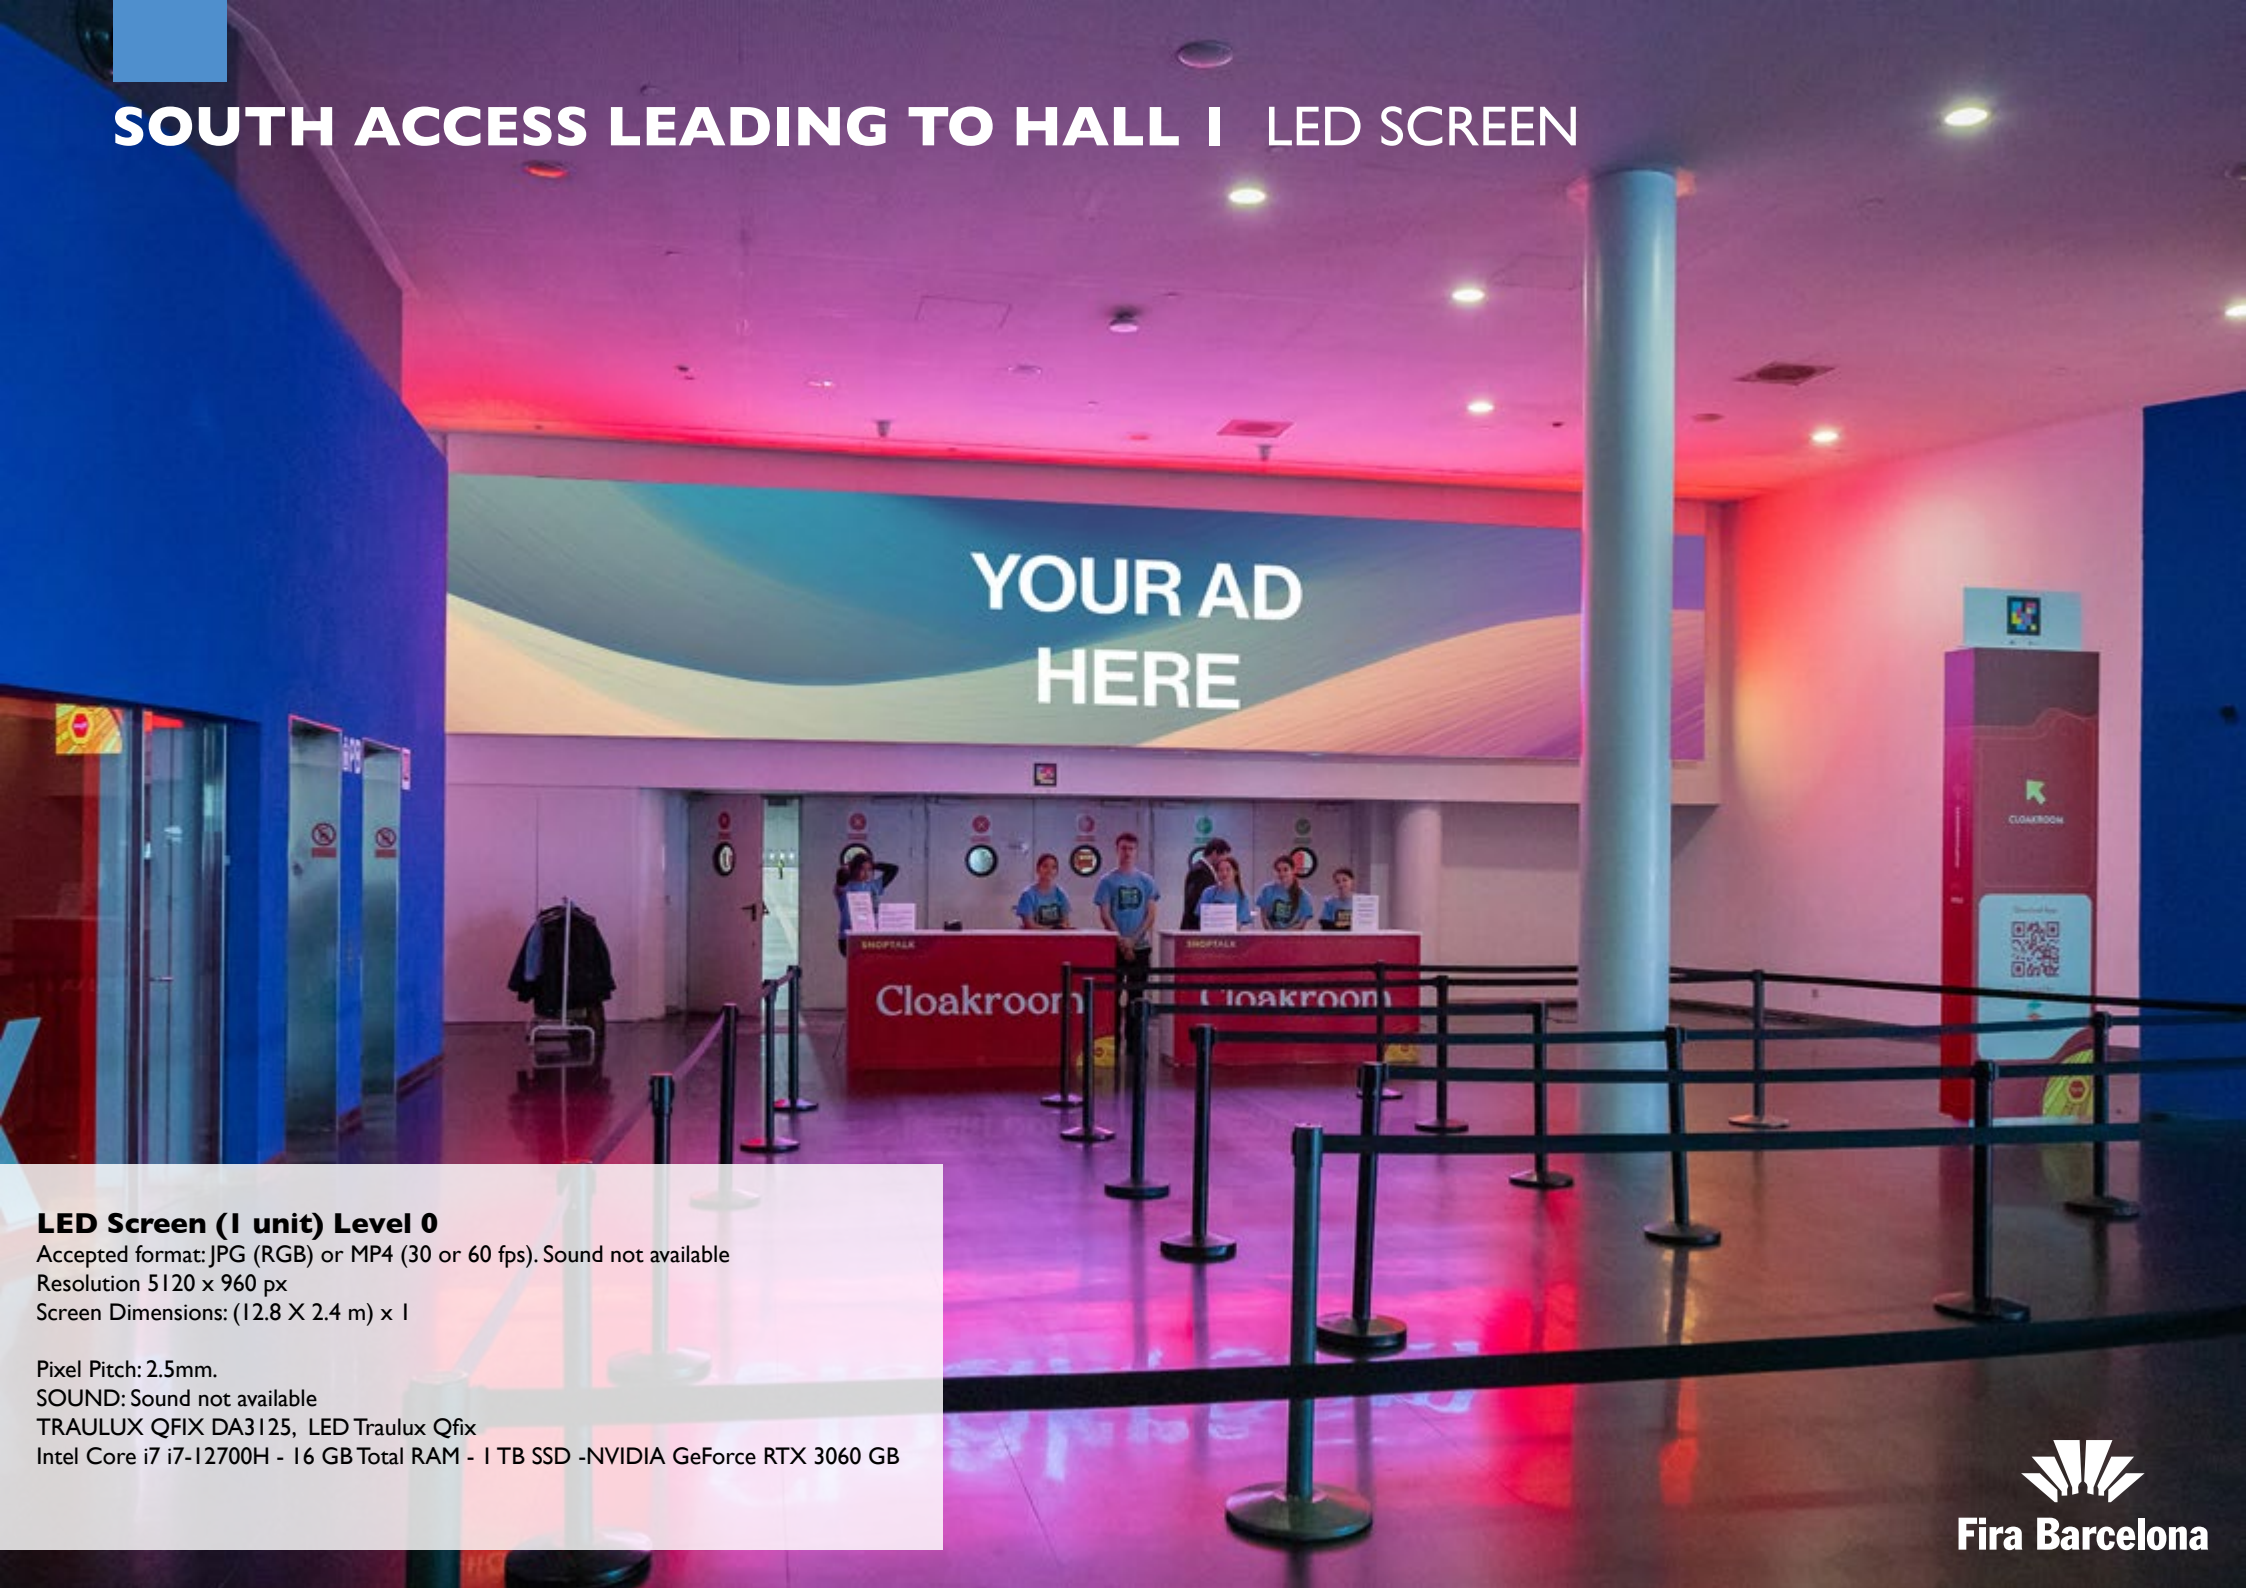

# SOUTH ACCESS LEADING TO HALL I | LED SCREEN