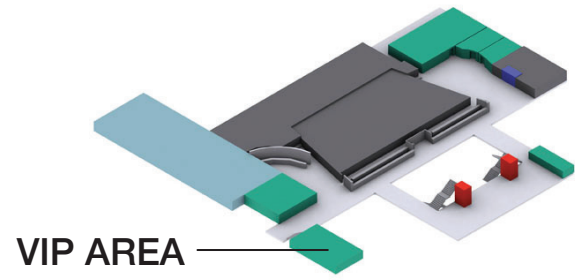

Palau de Congressos de Barcelona VIP Room

VIP AREA
LEVEL 1

Area: 350 m²

 Elevator

ROOM CAPACITY

					
Theatre 290	Classroom 102	U shape 93	Boardroom 96	Banquet 140	Cocktail 215