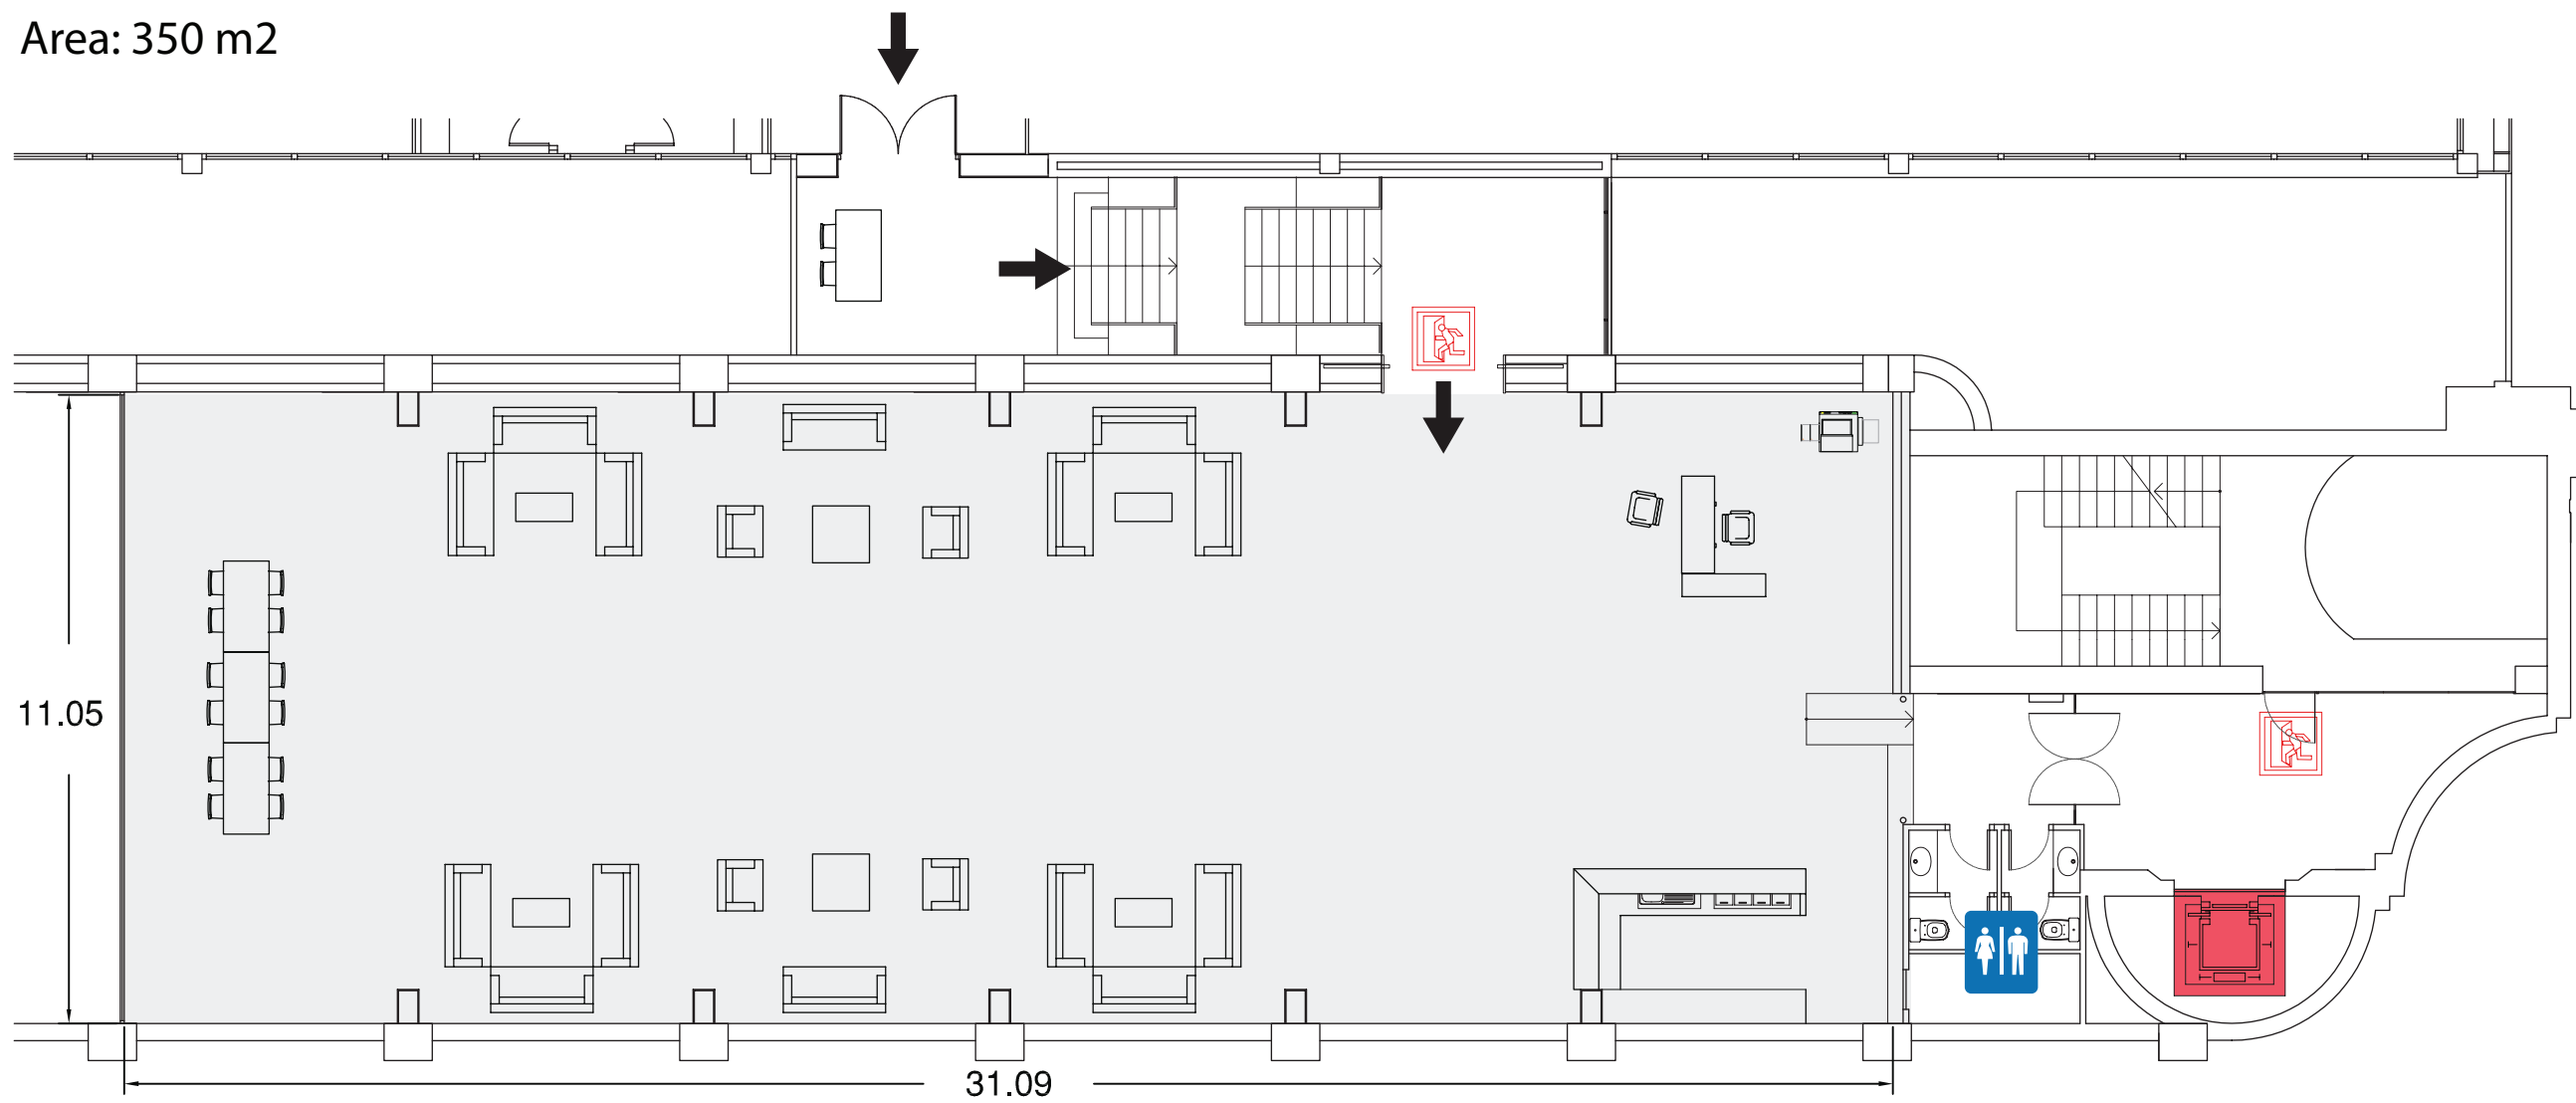

Palau de Congressos de Barcelona VIP Room

VIP AREA
LEVEL 1

Area: 350 m²

 Elevator

ROOM CAPACITY

					
Theatre 290	Classroom 102	U shape 93	Boardroom 96	Banquet 140	Cocktail 215