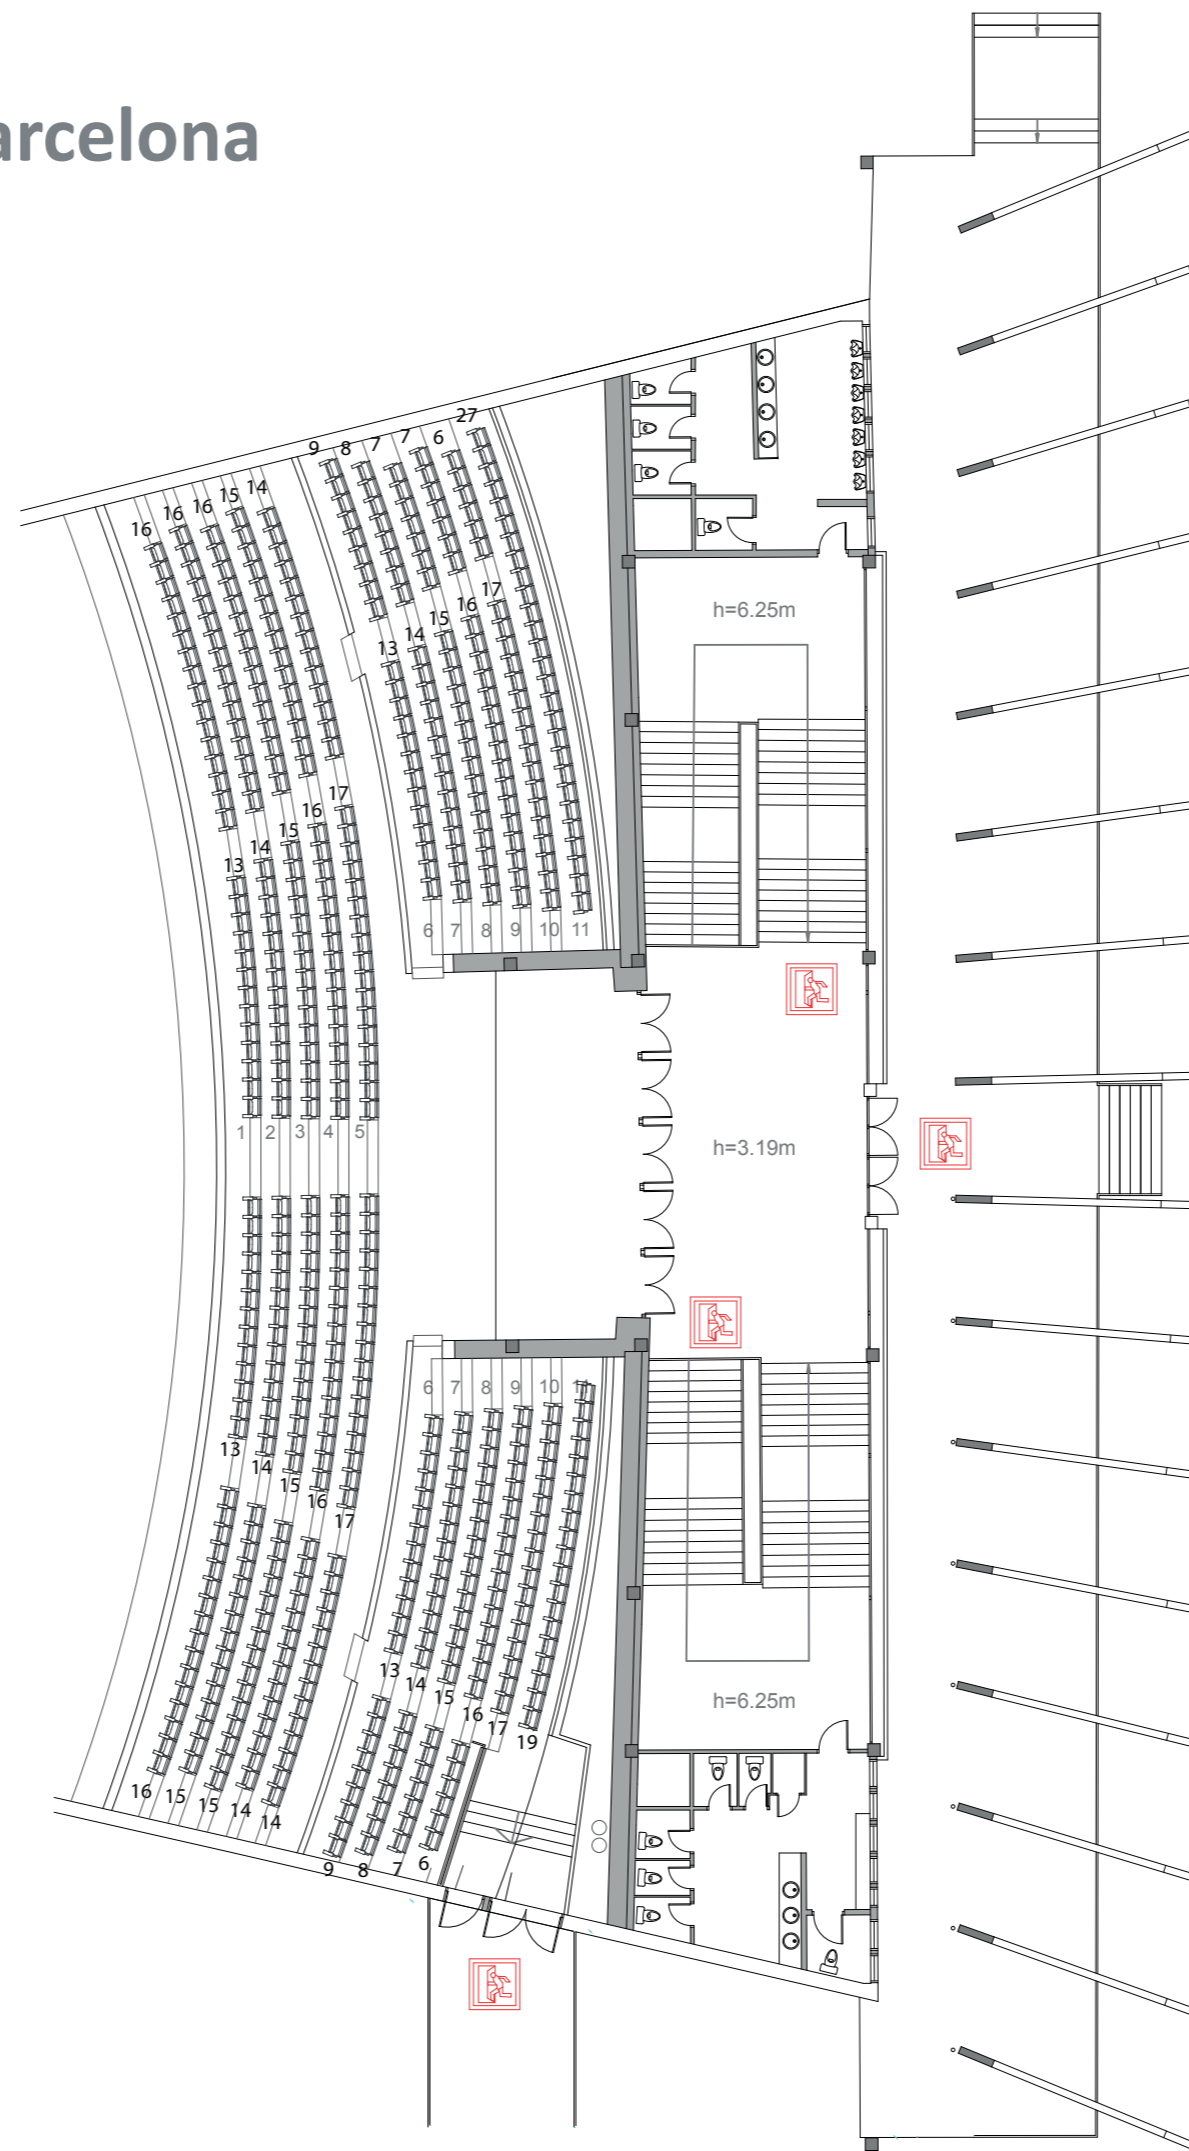

Palau de Congressos de Barcelona Auditorium Upper level

Level Capacity: 563

- Emergency exit
- Fire extinguisher