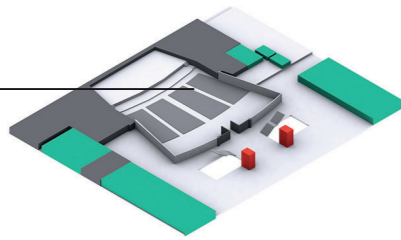

# Palau de Congressos de Barcelona Auditorium

AUDITORIUM

LEVEL 2

**AUDIO**

- Line Array stack sound system
- 2 X 18" Subwoofers
- 4 X Frontfill + 2 Reference speakers
- 1 X 24CH Digital mixing table
- 1 X Wireless system (either handheld or headset)
- 4 X 30cm Flexo microphone for table or lectern

**VIDEO**

- 1X 20,000 Lumens HD projector, HDMI Input.
- Laptop
- Laser presenter.

Screen Projection area (4:3) - 600 x 450cm  
 Projection area (16:9) - 800 x 450cm

**LIGHTING**

48 channels (2kW per channel) in a motorized truss in front of stage. LSC Electronics Atom light mixer.