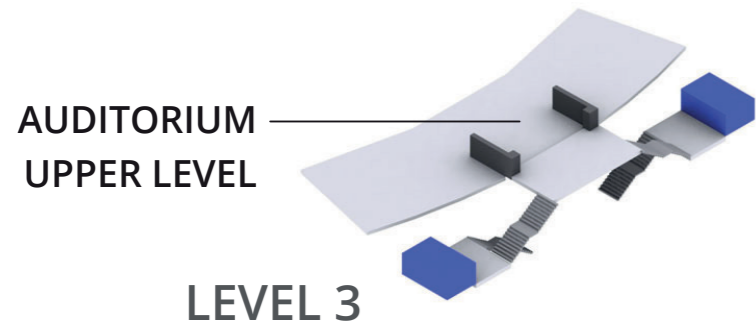

Palau de Congressos de Barcelona Auditorium Upper level

Level Capacity: 563

- Emergency exit
- Fire extinguisher