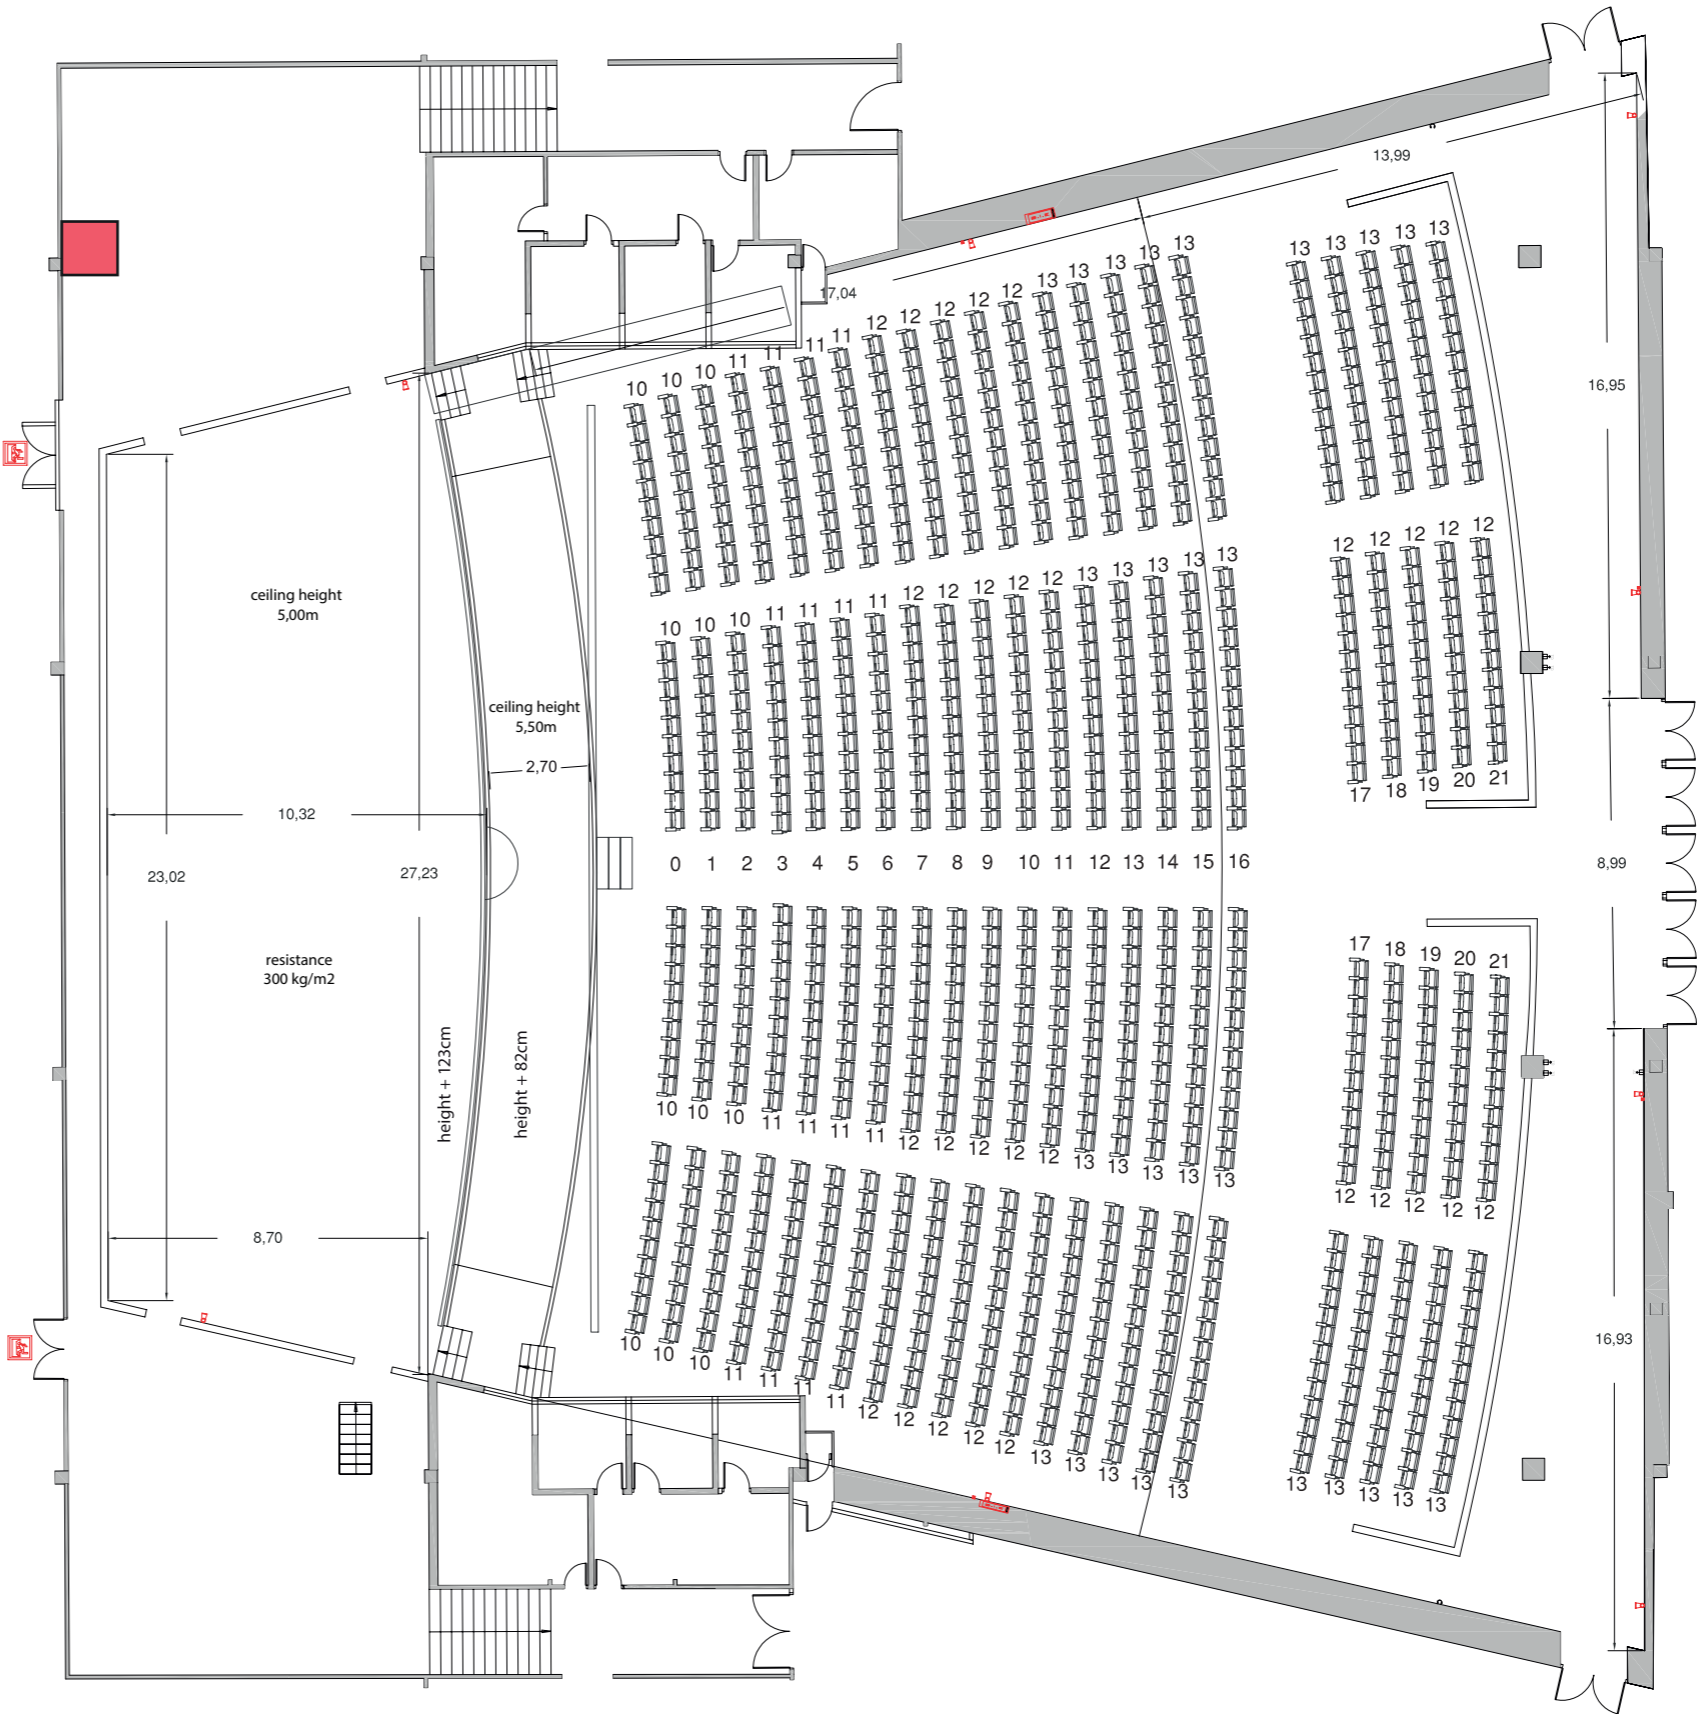

# Palau de Congressos de Barcelona Auditorium

AUDITORIUM

LEVEL 2

**AUDIO**

- Line Array stack sound system
- 2 X 18" Subwoofers
- 4 X Frontfill + 2 Reference speakers
- 1 X 24CH Digital mixing table
- 1 X Wireless system (either handheld or headset)
- 4 X 30cm Flexo microphone for table or lectern

**VIDEO**

- 1X 20,000 Lumens HD projector, HDMI Input.
- Laptop
- Laser presenter.

Screen Projection area (4:3) - 600 x 450cm  
 Projection area (16:9) - 800 x 450cm

**LIGHTING**

48 channels (2kW per channel) in a motorized truss in front of stage. LSC Electronics Atom light mixer.

 Goodslift

Lower level capacity: 1046  
 Upper level: 563

-  Emergency exit
-  Fire extinguisher