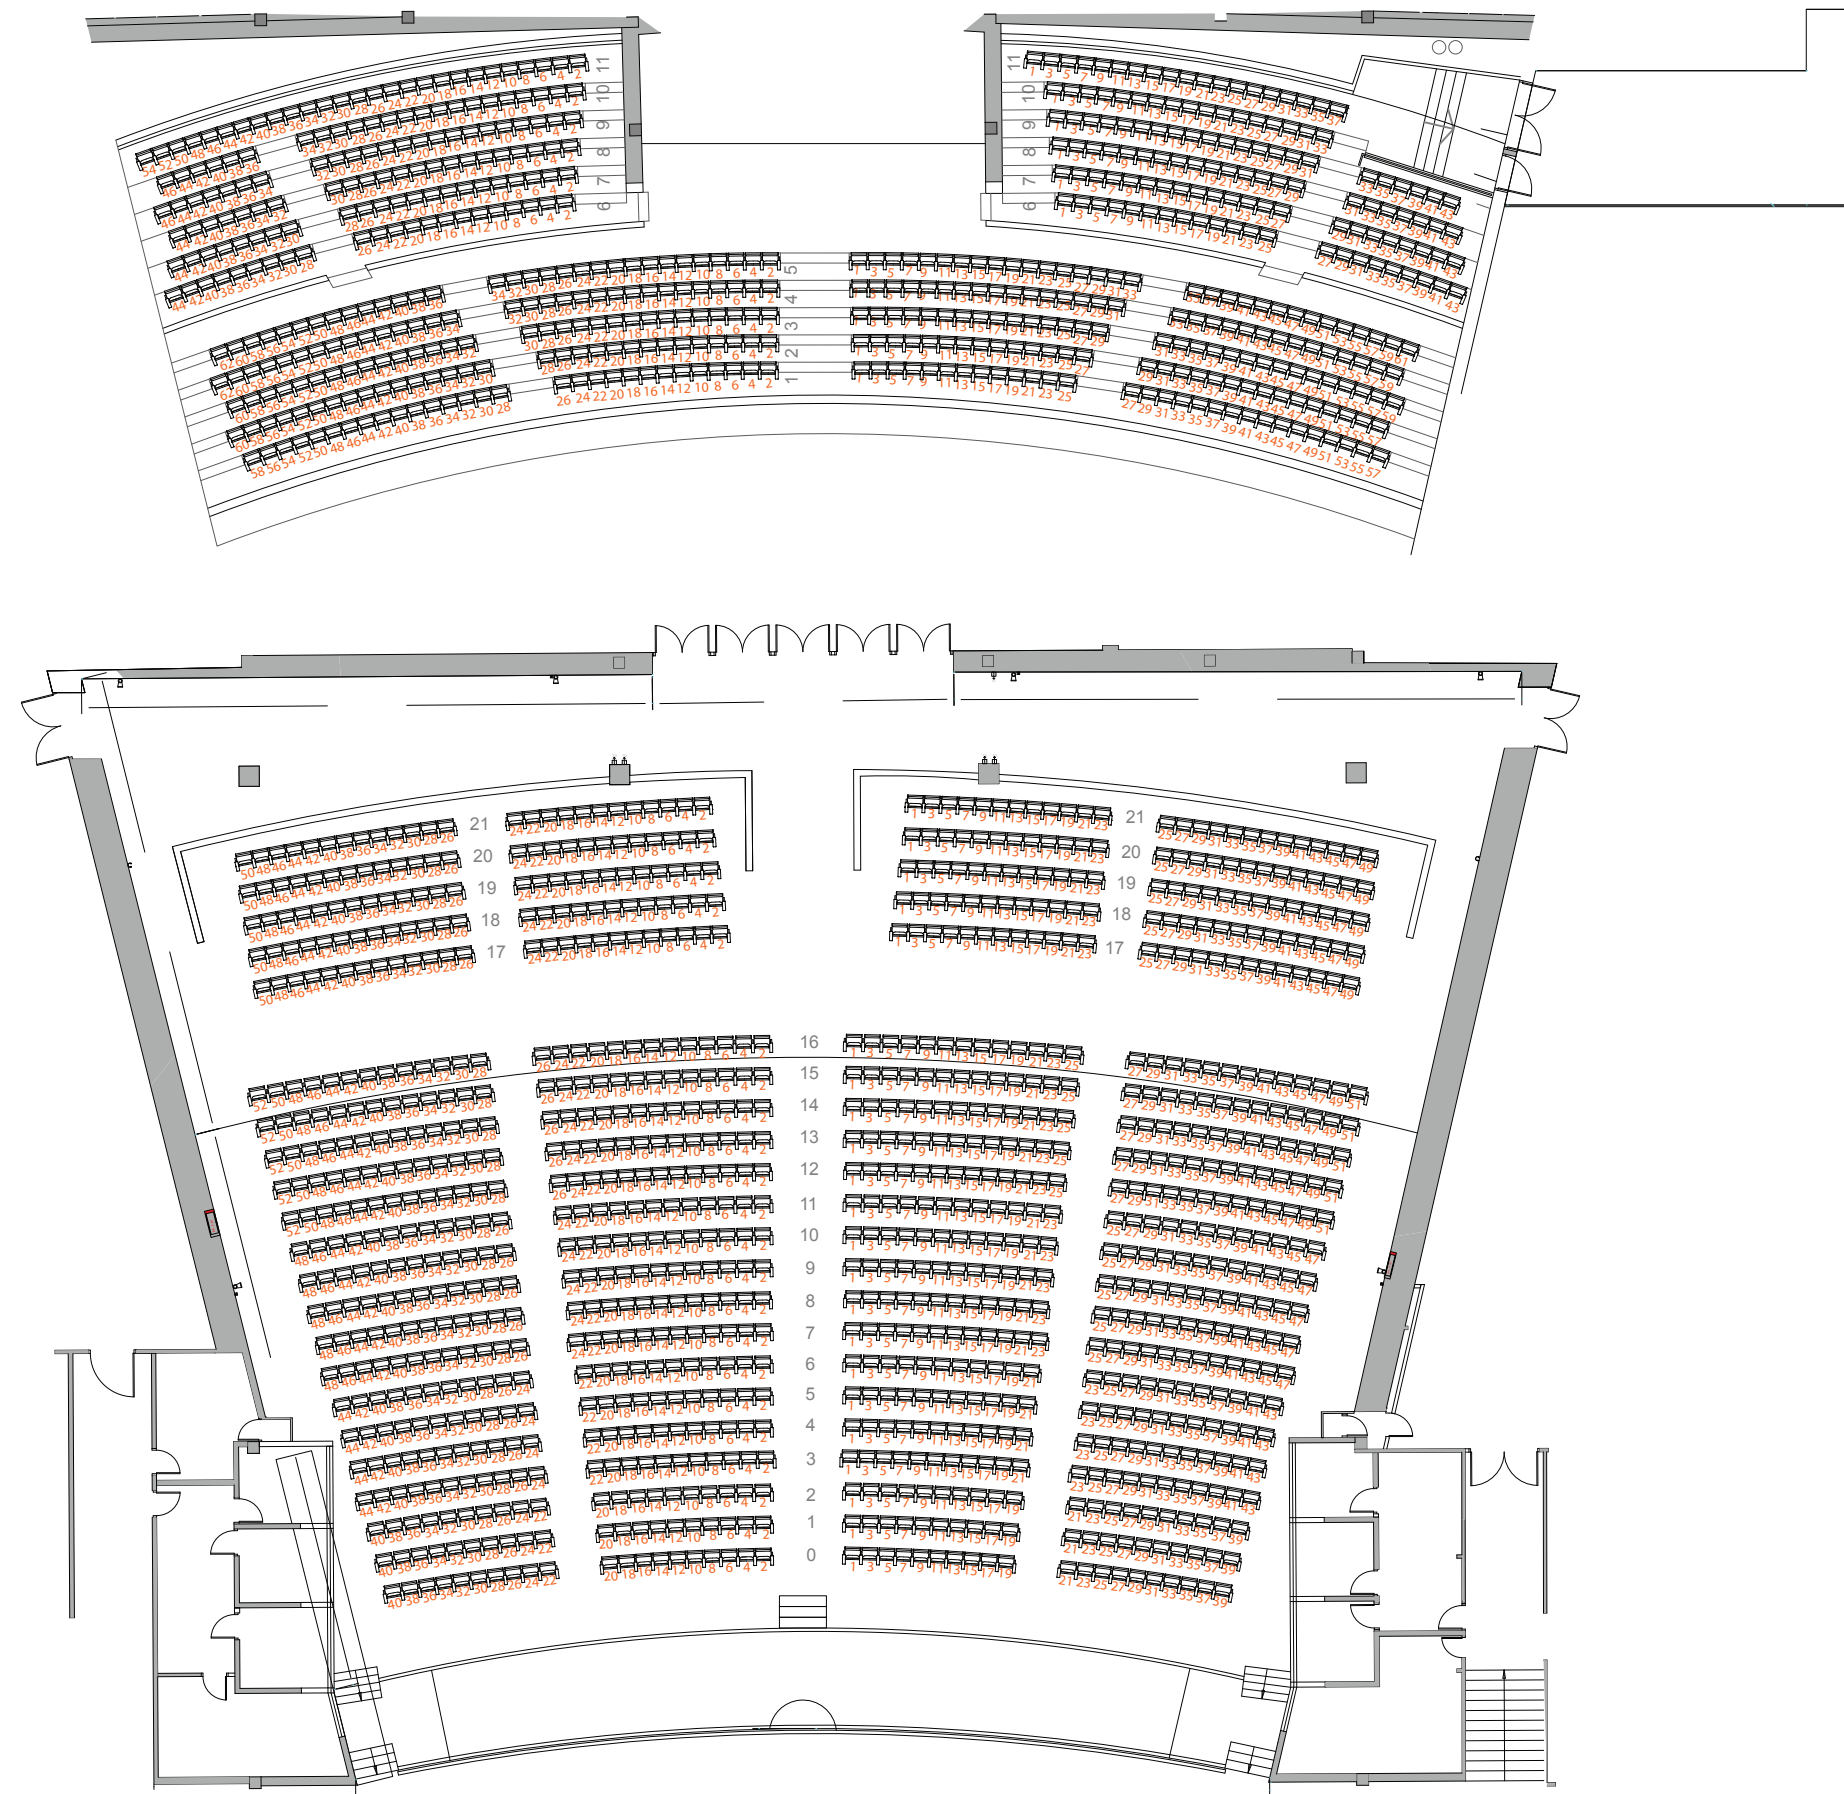

Lorem ipsum