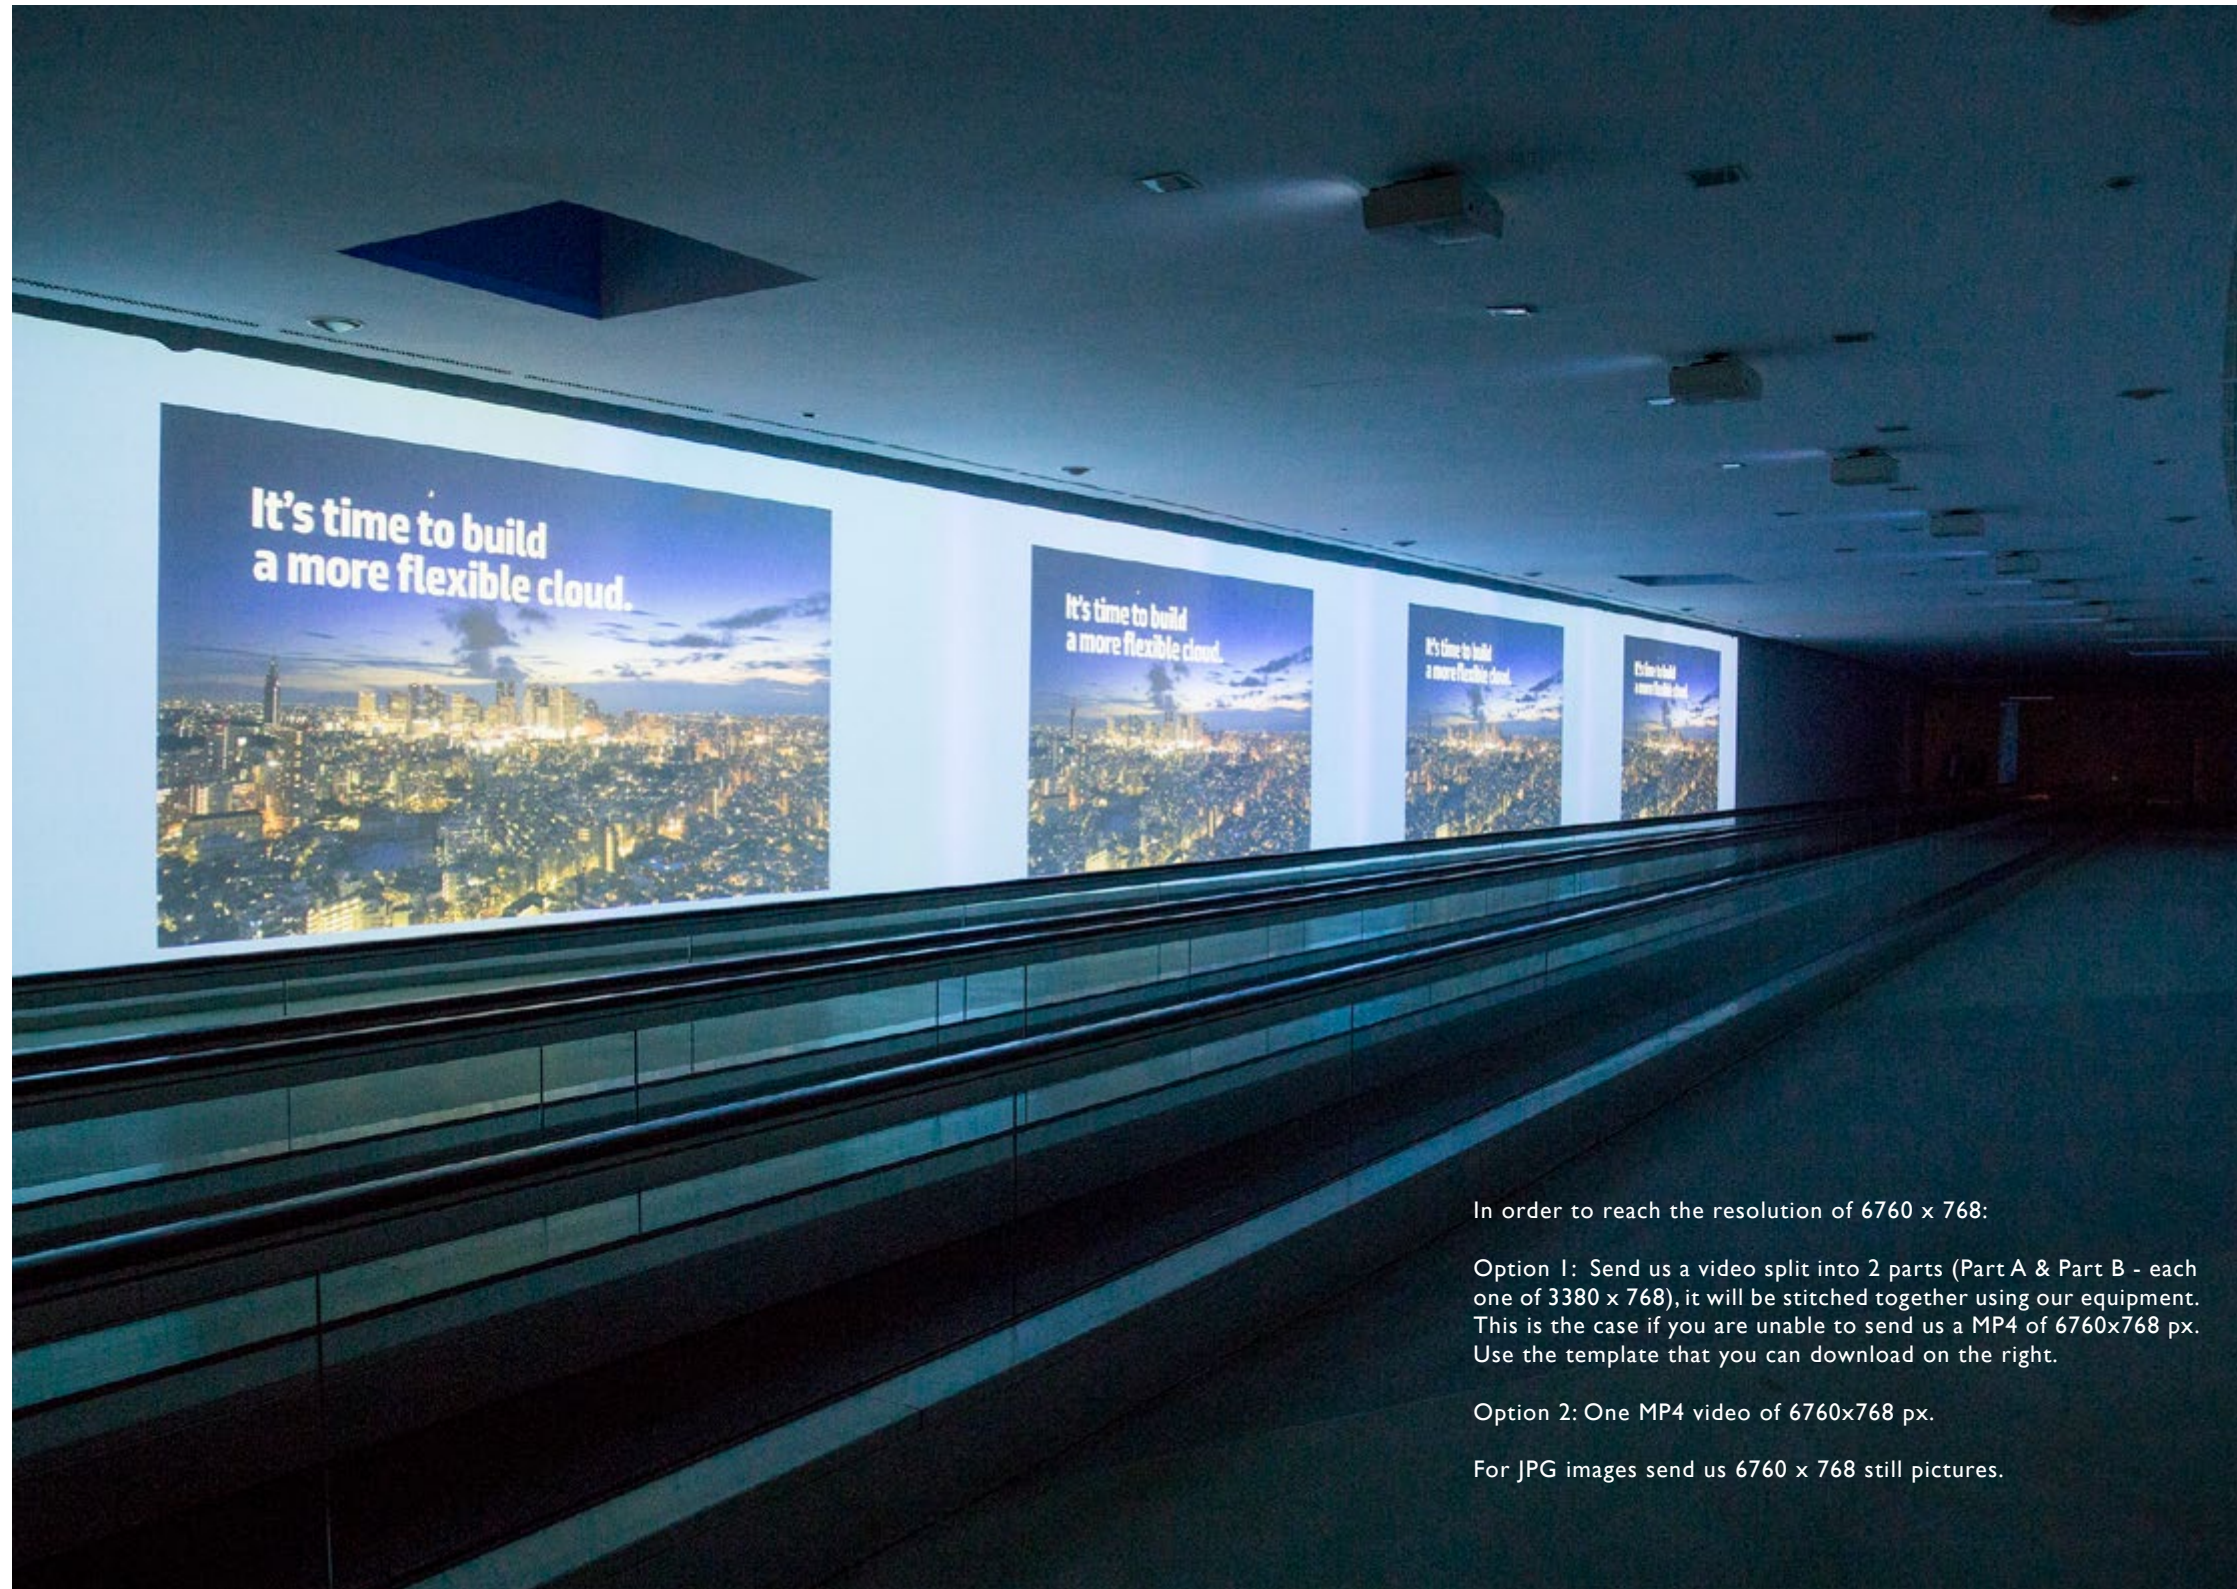

# NORTH ACCESS

HANDS-ON LABS  
MEETING ROOMS 300 - 500  
SOLUTIONS EXCHANGE  
WELCOME RECEPTION  
VMWARE CERTIFICATION EXAM CENTER

*Make your mark*

PRESS AND ANALYST MEETING CENTER  
TAM CUSTOMER CENTRAL  
THE MEADOW  
VMWARE DESIGN STUDIO