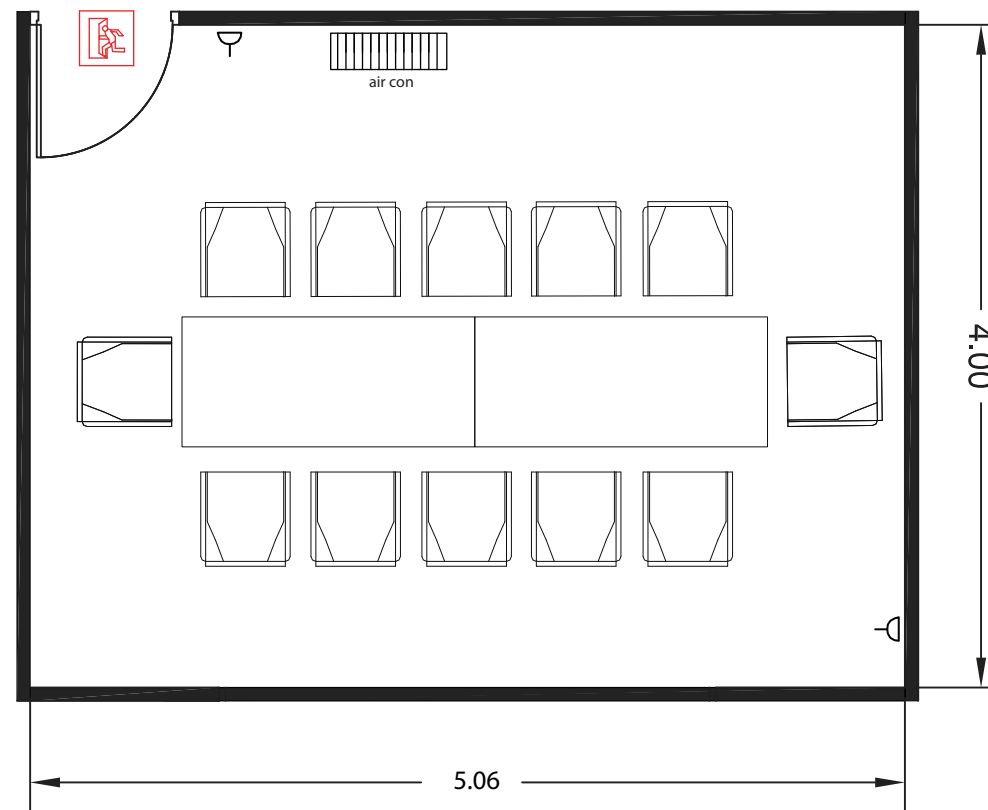

CC8 - Room Type B

Door locations vary. Please refer to the general floorplan.

20 m²
Room height: 2,93 m
Capacity: 12 pax boardroom

 Emergency exit

Room 8.7 has a window. Room 8.20 doesn't.