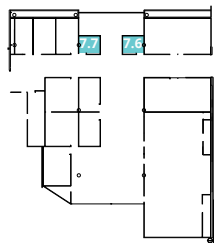

# Rooms 7.6 and 7.7

13 sqm each  
Room height: 3.00 m

-  Built-in floor box
-  4 X wall sockets
-  Power socket
-  Air conditioning unit
-  Ventilation grill

Room capacity: 8 pax each