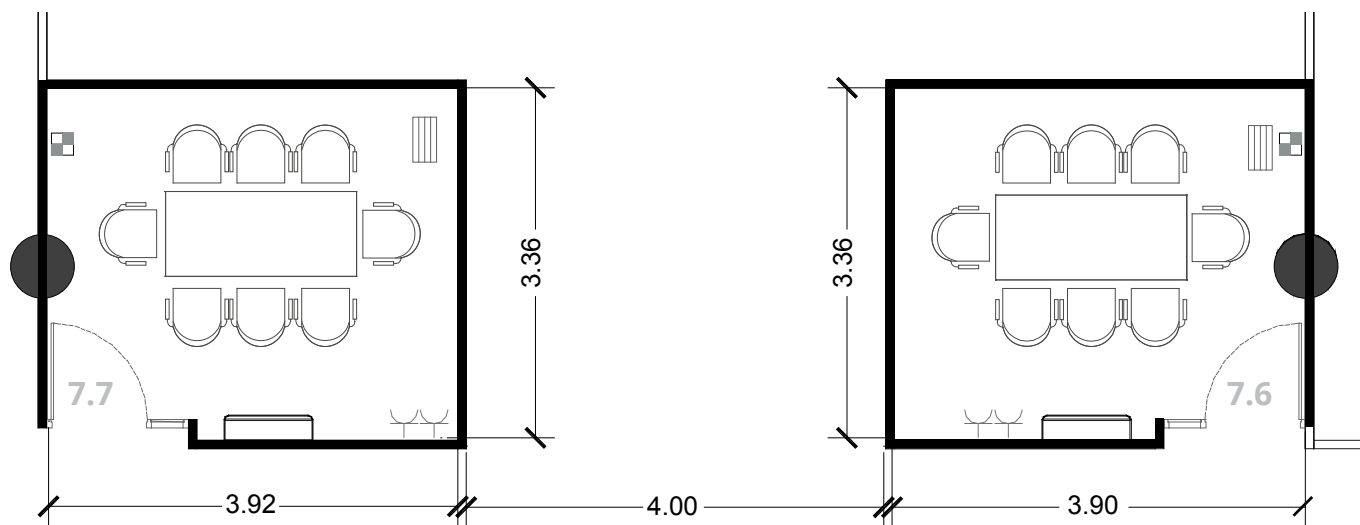

# Rooms 7.6 and 7.7

13 sqm each  
Room height: 3.00 m

-  Built-in floor box
-  4 X wall sockets
-  Power socket
-  Air conditioning unit
-  Ventilation grill

Room capacity: 8 pax each