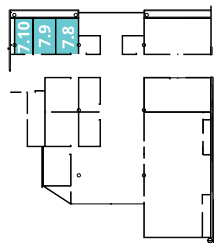

Rooms 7.8, 7.9 and 7.10

26 sqm/ 26sqm and 21sqm
 Room height: 3.00 m
 Capacity: 16 pax/ 16 pax / 14 pax

-  Built-in floor box
-  4 X wall sockets
-  Power socket
-  Air conditioning unit
-  Ventilation grill

Room capacity: 16 / 16 / 14 pax