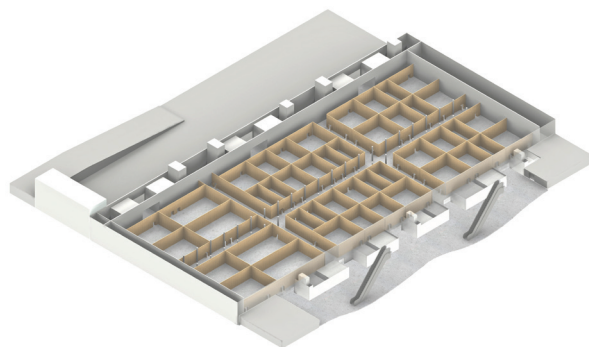

Hall 8

- Toilets
- Catering outlets
- Hall Manager
- Info Point / Cloakroom
- Elevators to Hall 8.1
- First Aid

Gross Area:
13.800 m²

Floor resistance:
3.500 kg/m²

Hall 8

Security Aisles apply for exhibition only

Hall 8

Security Aisles apply for exhibition only