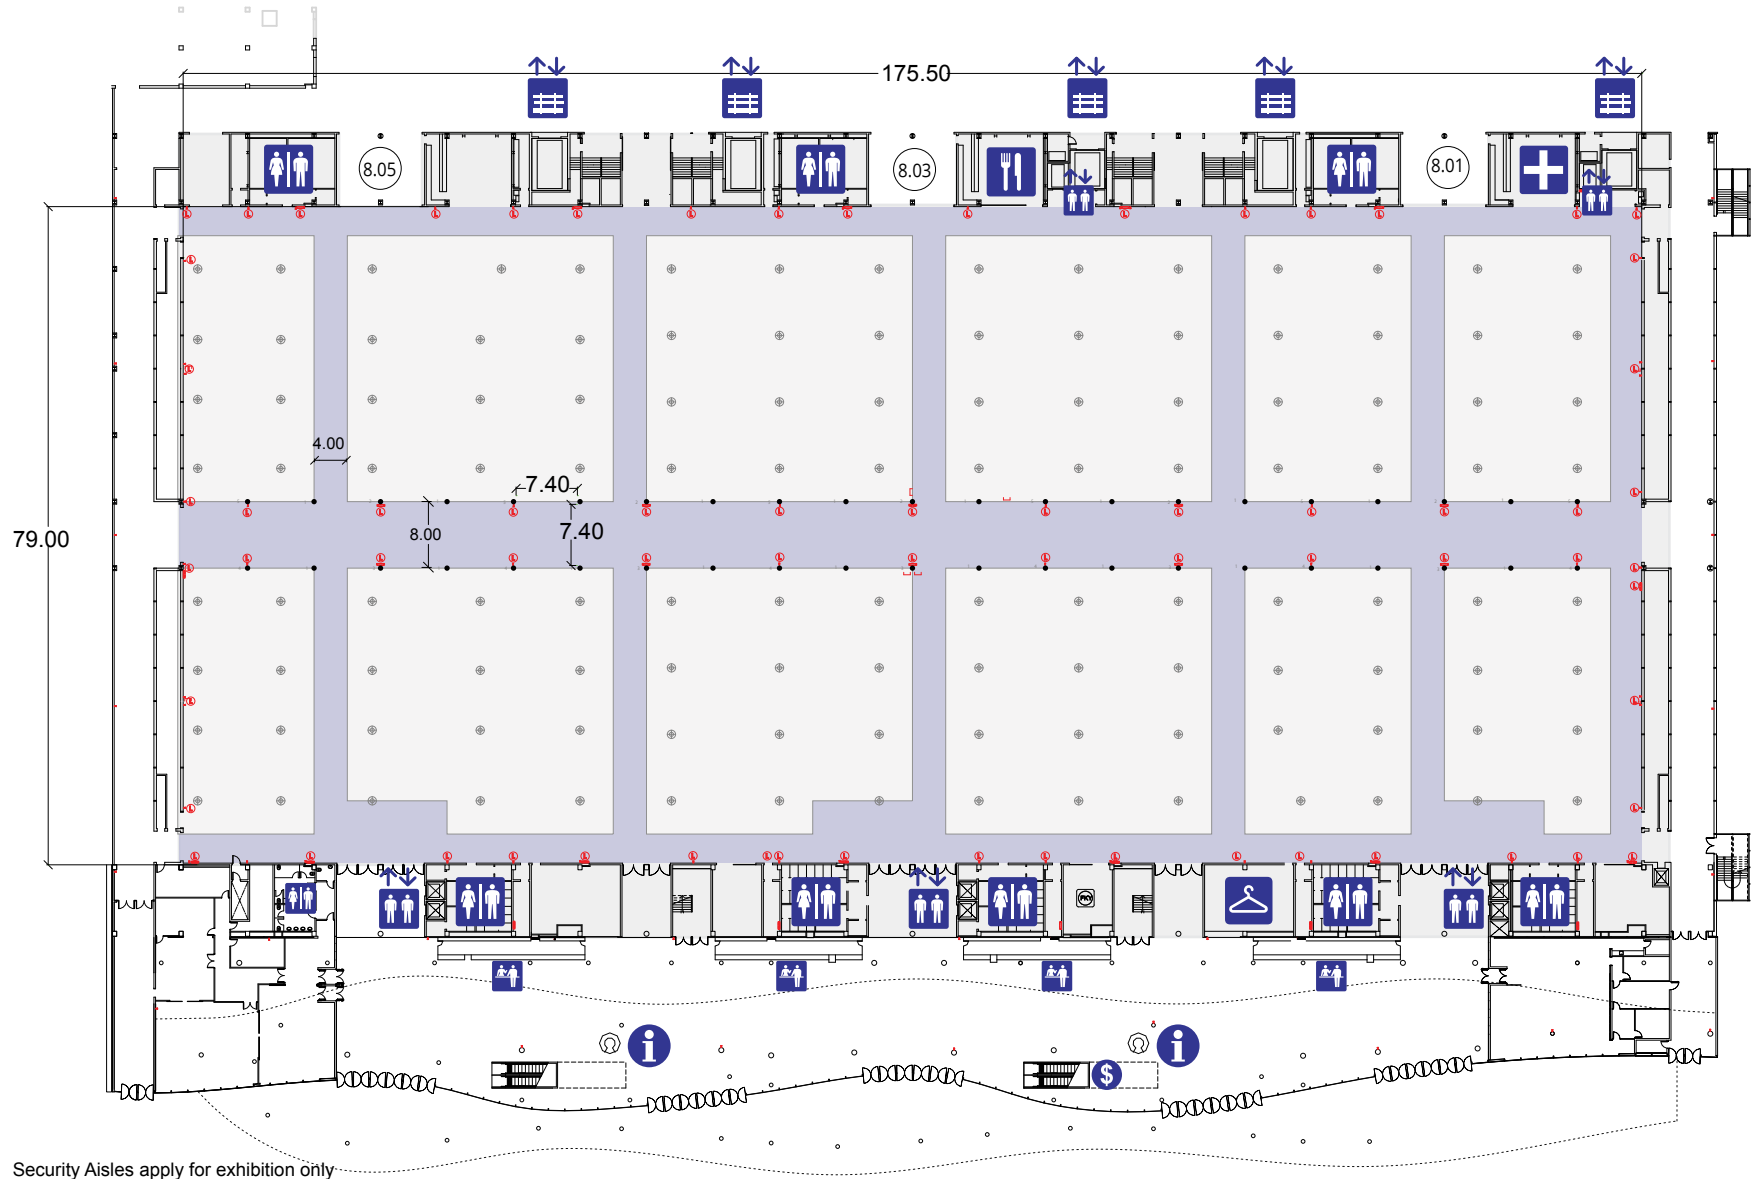

Hall 8

- Toilets
- Catering outlets
- Hall Manager
- Info Point / Cloakroom
- Elevators to Hall 8.1
- First Aid

Gross Area:
13.800 m²

Floor resistance:
3.500 kg/m²

Hall 8

Security Aisles apply for exhibition only

Hall 8

Security Aisles apply for exhibition only