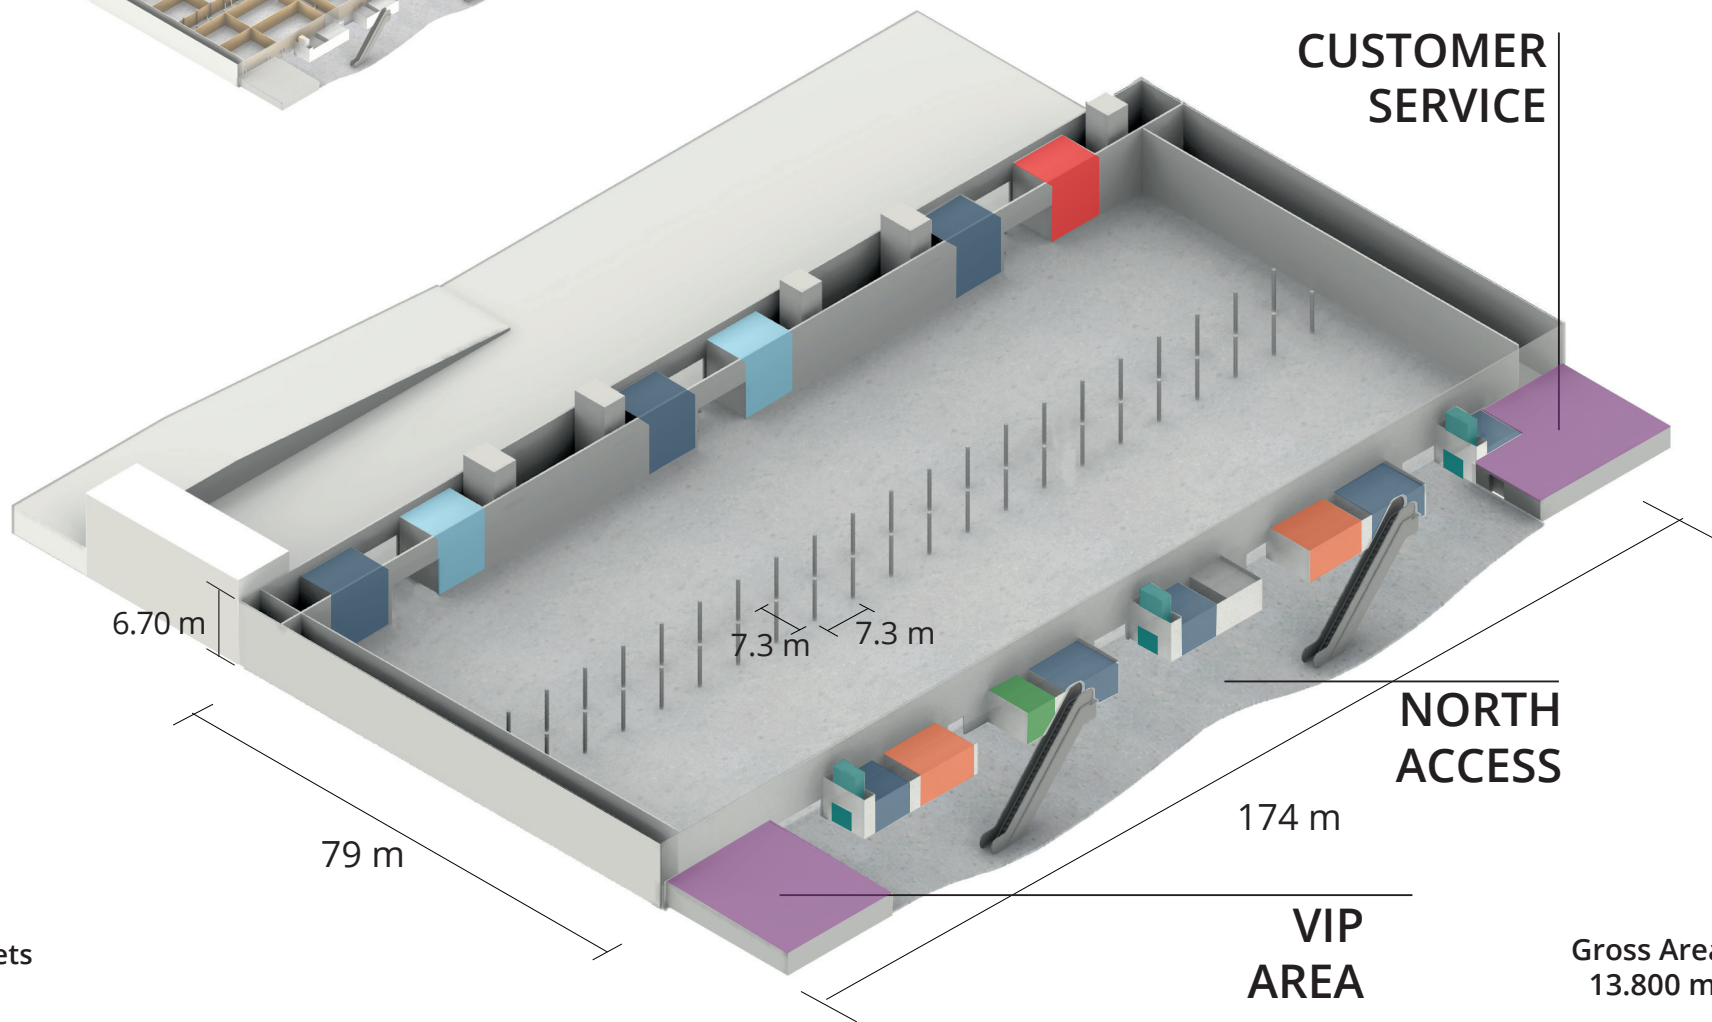

Hall 8

- Toilets
- Catering outlets
- Hall Manager
- Info Point / Cloakroom
- Elevators to Hall 8.1
- First Aid

Gross Area:
13.800 m²

Floor resistance:
3.500 kg/m²

Hall 8

Security Aisles apply for exhibition only

Hall 8

Security Aisles apply for exhibition only