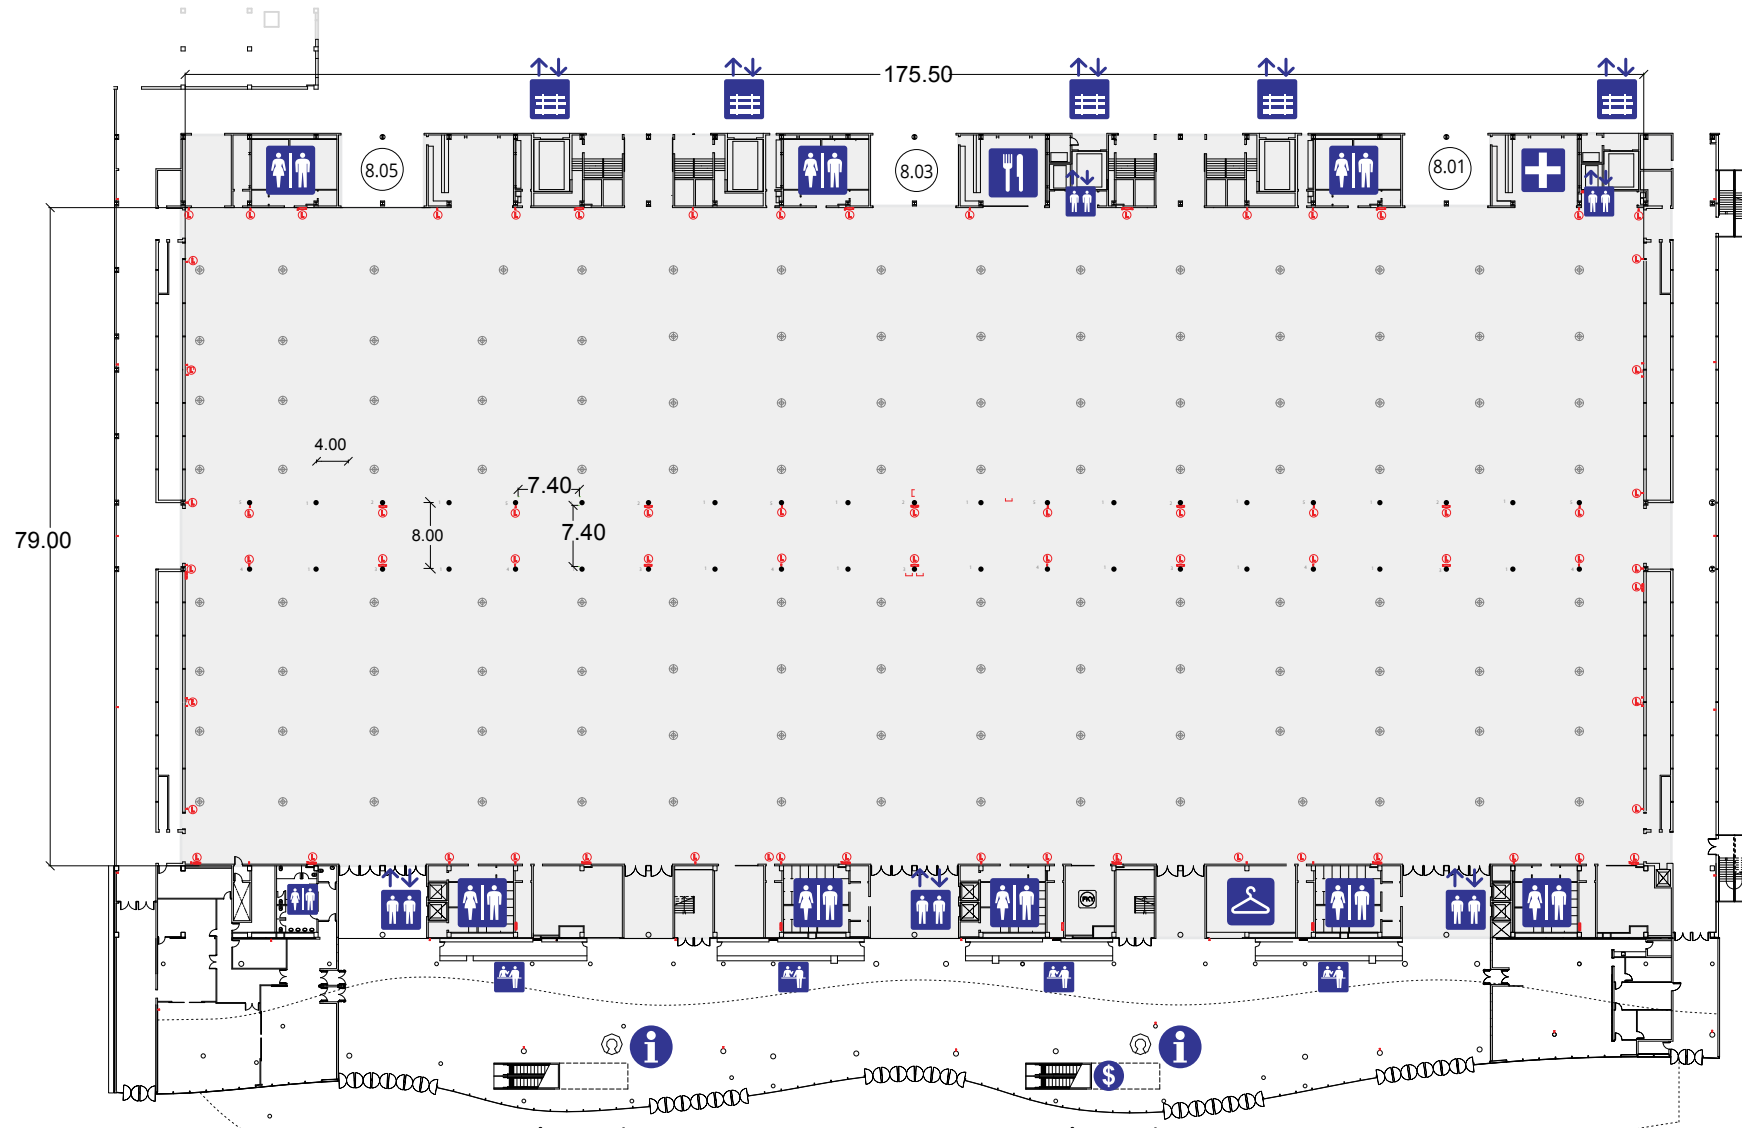

Hall 8

- Toilets
- Catering outlets
- Hall Manager
- Info Point / Cloakroom
- Elevators to Hall 8.1
- First Aid

Gross Area:
13.800 m²

Floor resistance:
3.500 kg/m²

Hall 8

Security Aisles apply for exhibition only

Hall 8

Security Aisles apply for exhibition only